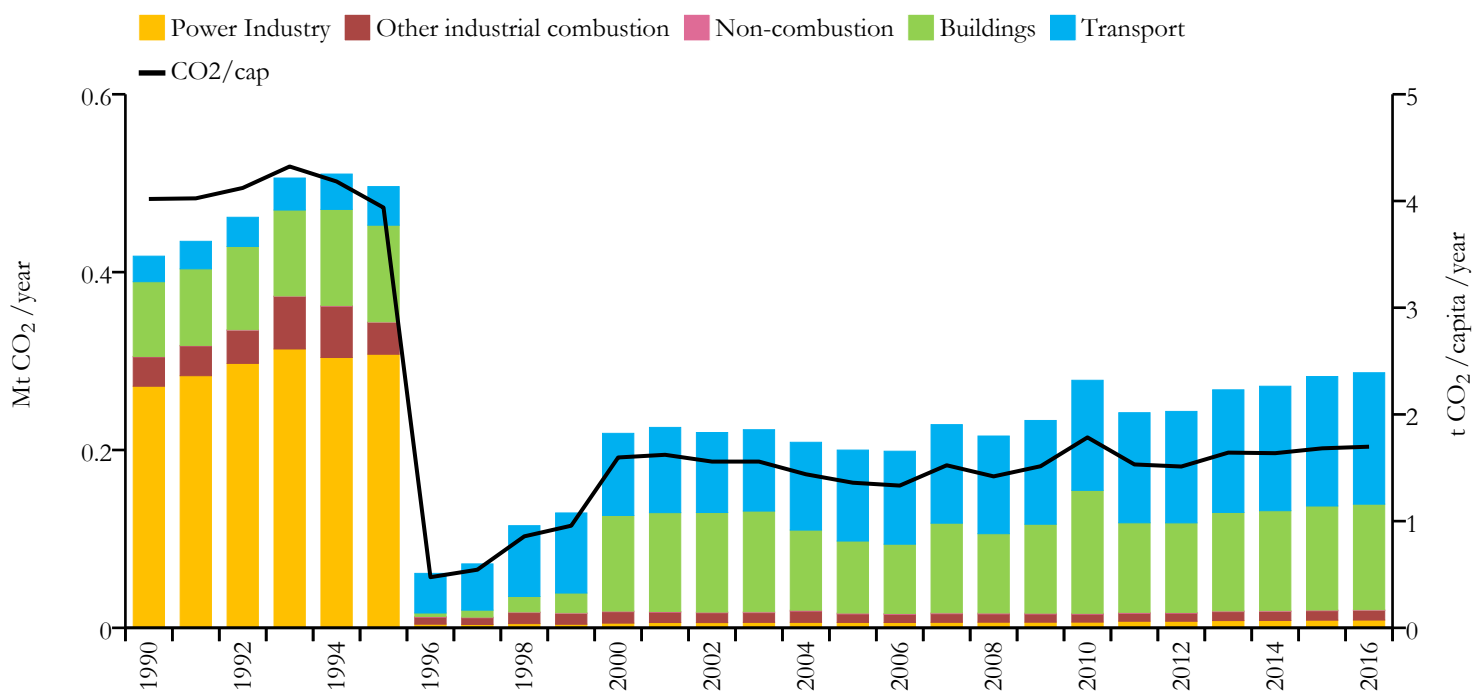

Fossil CO₂ emissions by sector (EDGARv4.3.2_FT2016 dataset)

Year	Mt CO ₂ /yr	t CO ₂ /cap/yr	t CO ₂ /kUSD/yr	population
2016	0.287	1.697	n/a	169378
1990	0.418	4.019	n/a	103717

Greenhouse gas emissions (EDGARv4.3.2 dataset)