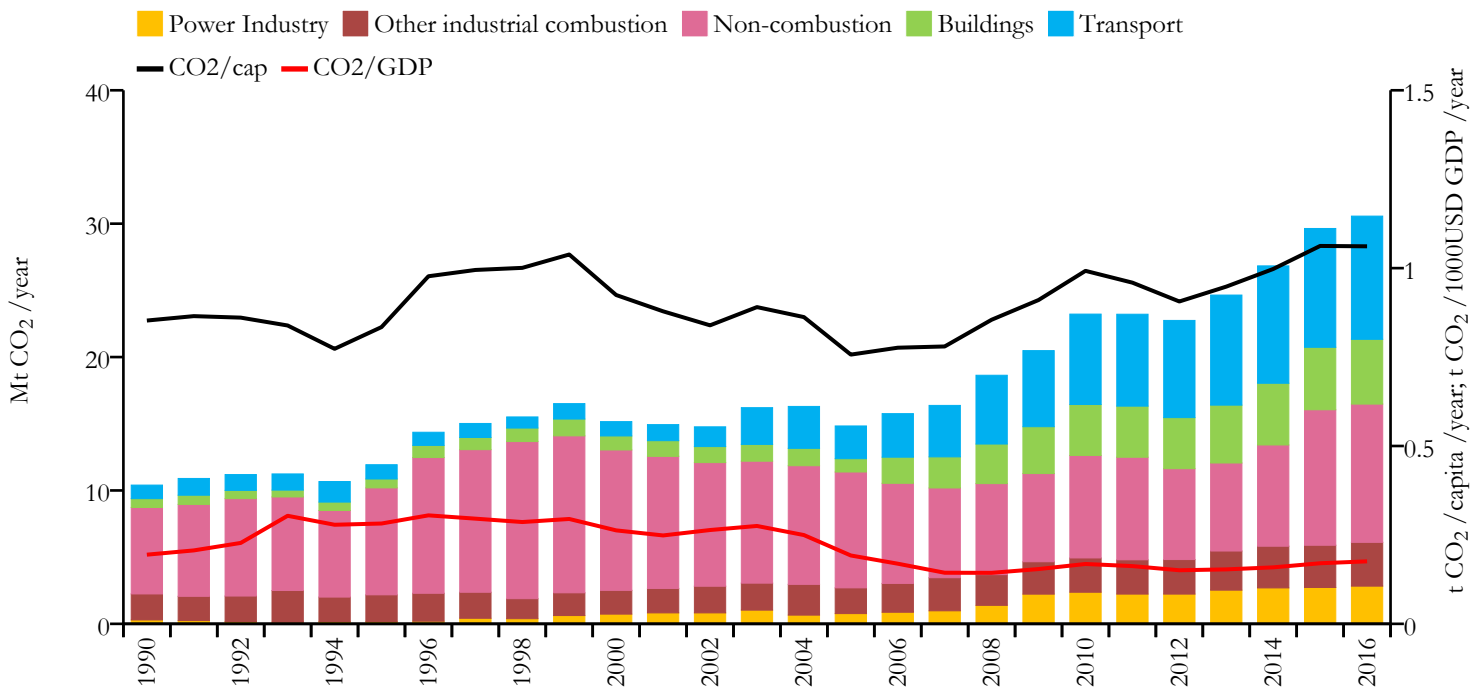

Fossil CO₂ emissions by sector (EDGARv4.3.2_FT2016 dataset)

Year	Mt CO ₂ /yr	t CO ₂ /cap/yr	t CO ₂ /kUSD/yr	population
2016	30.567	1.061	0.176	28813463
1990	10.402	0.853	0.194	12171441

Greenhouse gas emissions (EDGARv4.3.2 dataset)