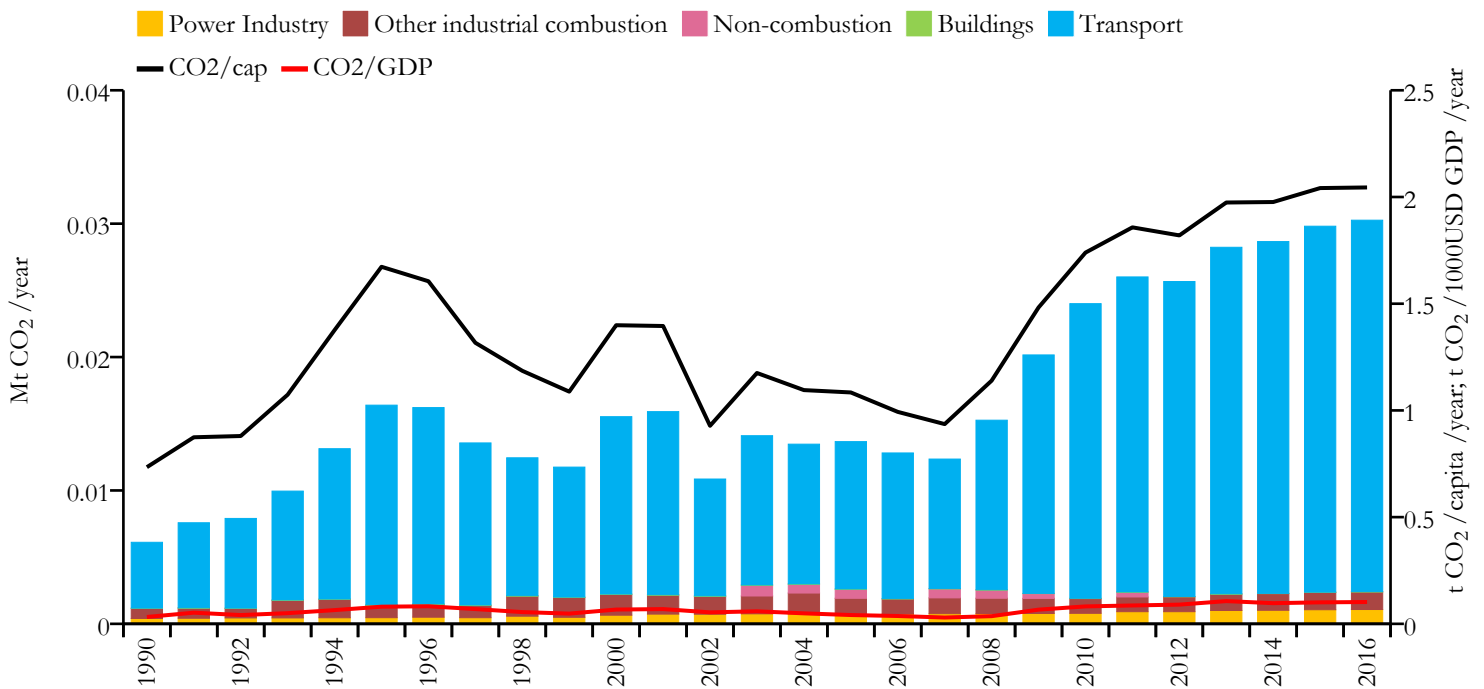

Fossil CO₂ emissions by sector (EDGARv4.3.2_FT2016 dataset)

Year	Mt CO ₂ /yr	t CO ₂ /cap/yr	t CO ₂ /kUSD/yr	population
2016	0.030	2.045	0.102	14764
1990	0.006	0.734	0.032	8334

Greenhouse gas emissions (EDGARv4.3.2 dataset)