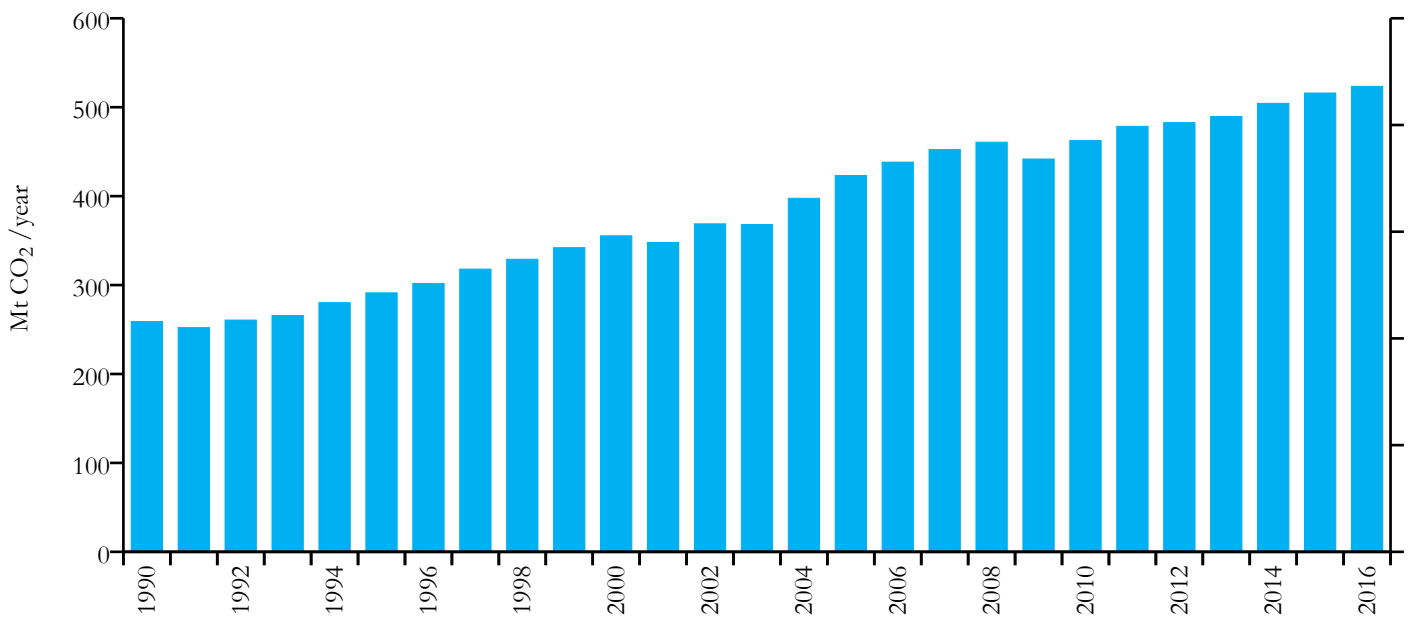

International Aviation

Fossil CO₂ emissions by sector (EDGARv4.3.2_FT2016 dataset)

■ Power Industry
 ■ Other industrial combustion
 ■ Non-combustion
 ■ Buildings
 ■ Transport

Year	Mt CO ₂ /yr	t CO ₂ /cap/yr	t CO ₂ /kUSD/yr	population
2016	523.454	n/a	n/a	n/a
1990	258.943	n/a	n/a	n/a

Greenhouse gas emissions (EDGARv4.3.2 dataset)

■ N₂O
 ■ CH₄
■ CO₂