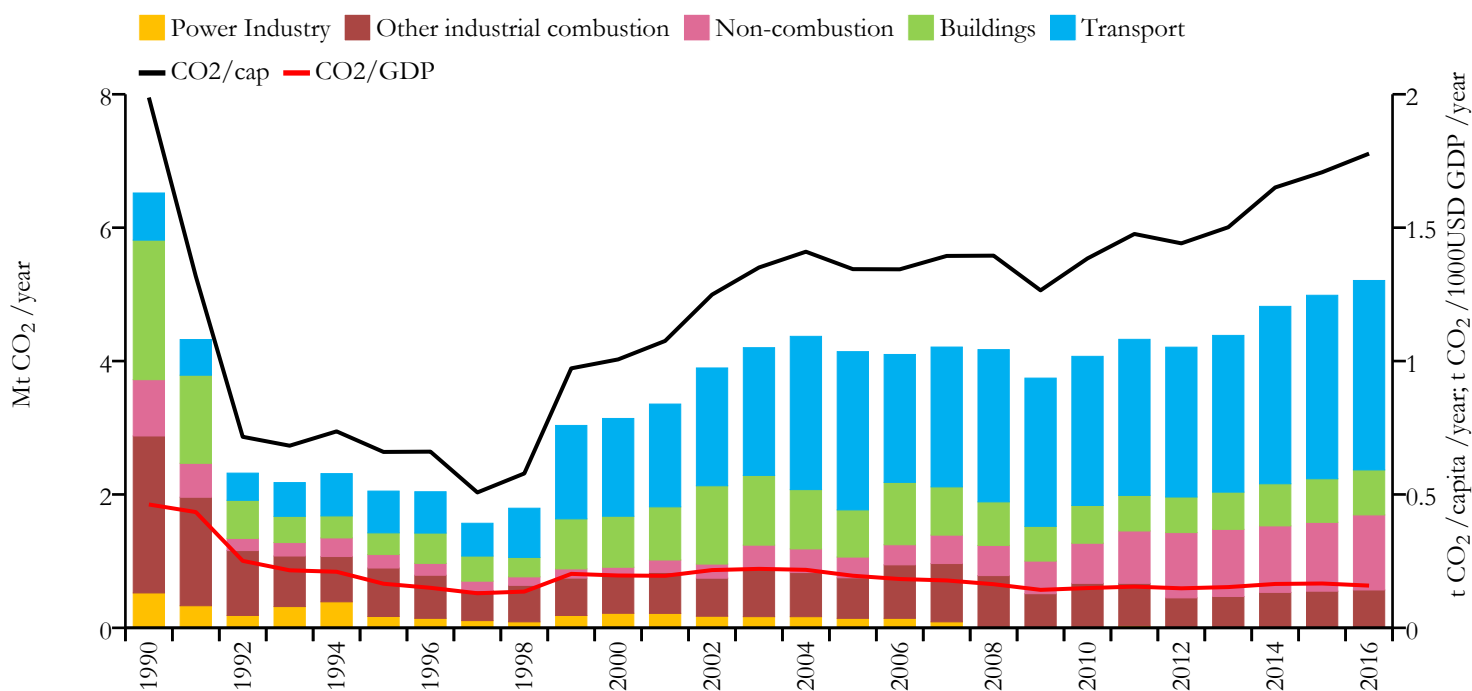

Fossil CO₂ emissions by sector (EDGARv4.3.2_FT2016 dataset)

Year	Mt CO ₂ /yr	t CO ₂ /cap/yr	t CO ₂ /kUSD/yr	population
2016	5.208	1.778	0.158	2926348
1990	6.520	1.988	0.462	3281454

Greenhouse gas emissions (EDGARv4.3.2 dataset)