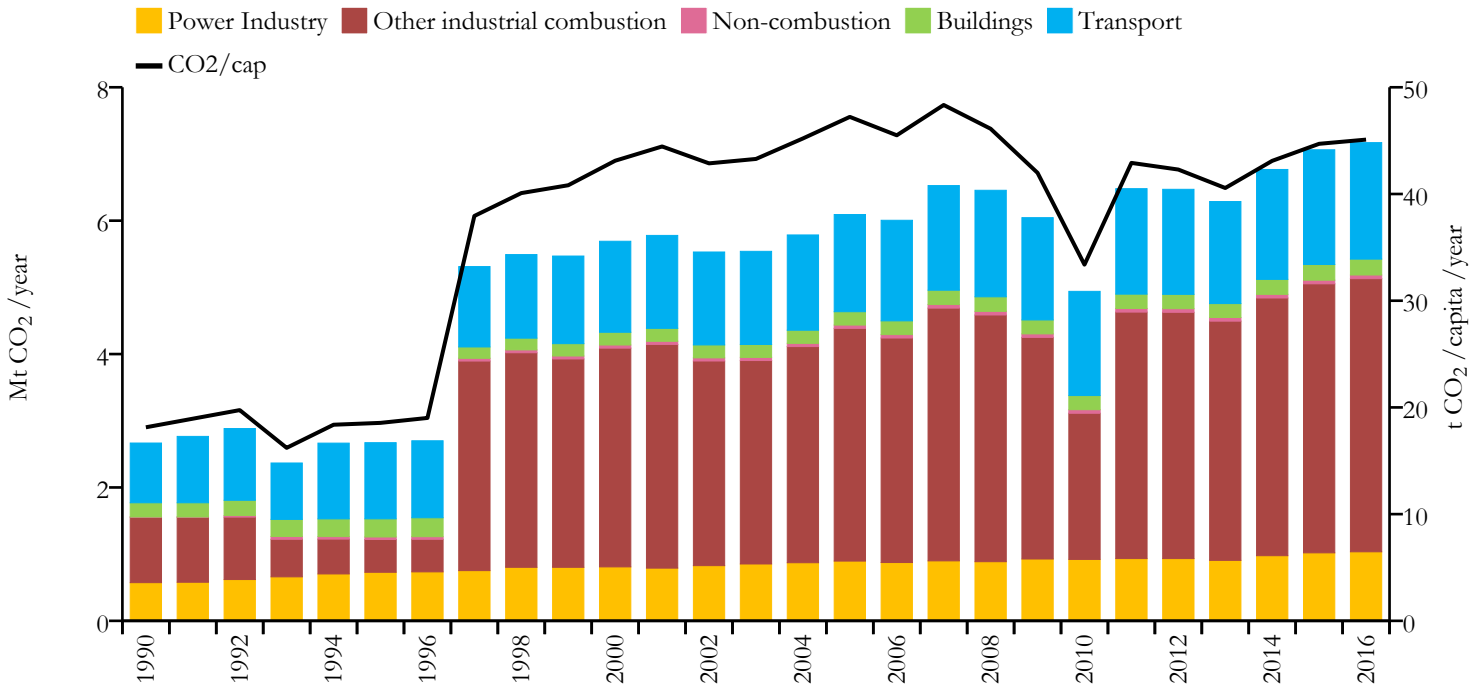

Fossil CO₂ emissions by sector (EDGARv4.3.2_FT2016 dataset)

Year	Mt CO ₂ /yr	t CO ₂ /cap/yr	t CO ₂ /kUSD/yr	population
2016	7.170	45.096	n/a	159371
1990	2.666	18.137	n/a	146671

Greenhouse gas emissions (EDGARv4.3.2 dataset)