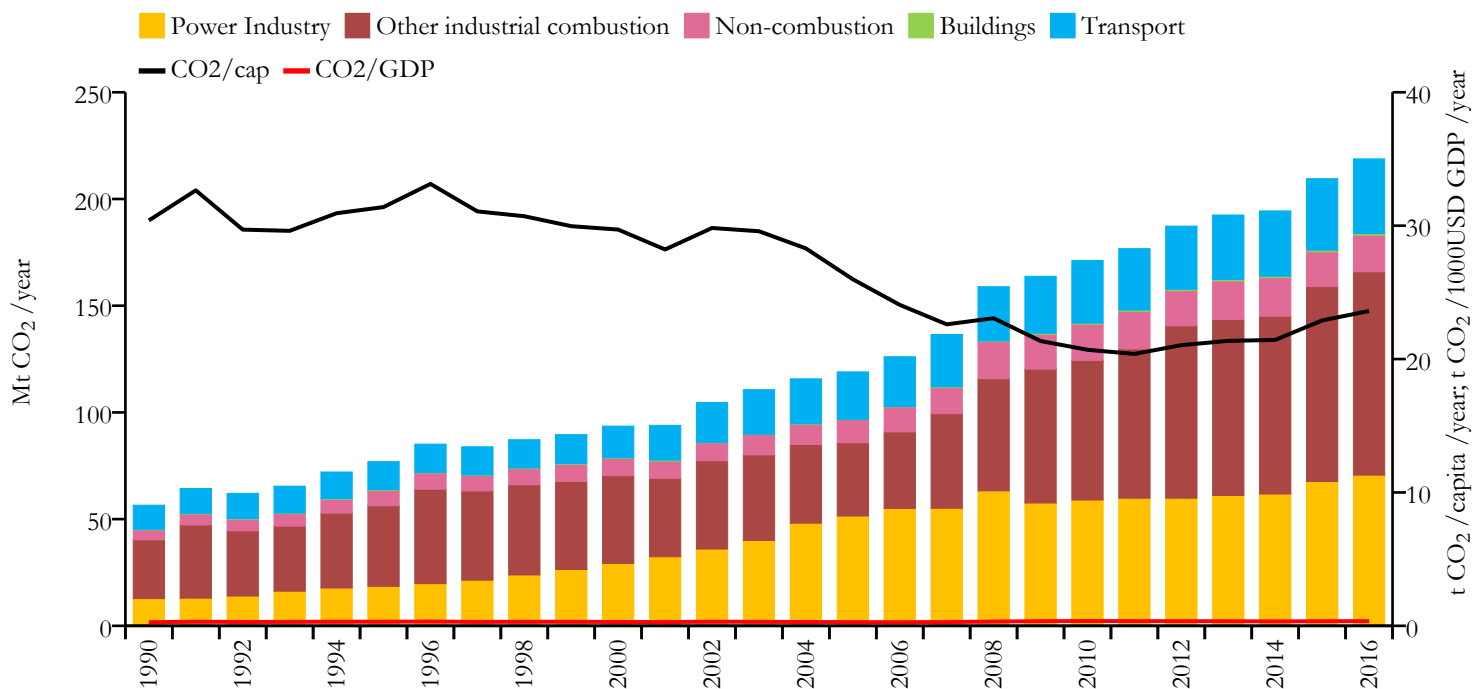

United Arab Emirates

Fossil CO₂ emissions by sector (EDGARv4.3.2_FT2016 dataset)

Year	Mt CO ₂ /yr	t CO ₂ /cap/yr	t CO ₂ /kUSD/yr	population
2016	218.789	23.602	0.352	9269612
1990	56.528	30.391	0.273	1860174

Greenhouse gas emissions (EDGARv4.3.2 dataset)