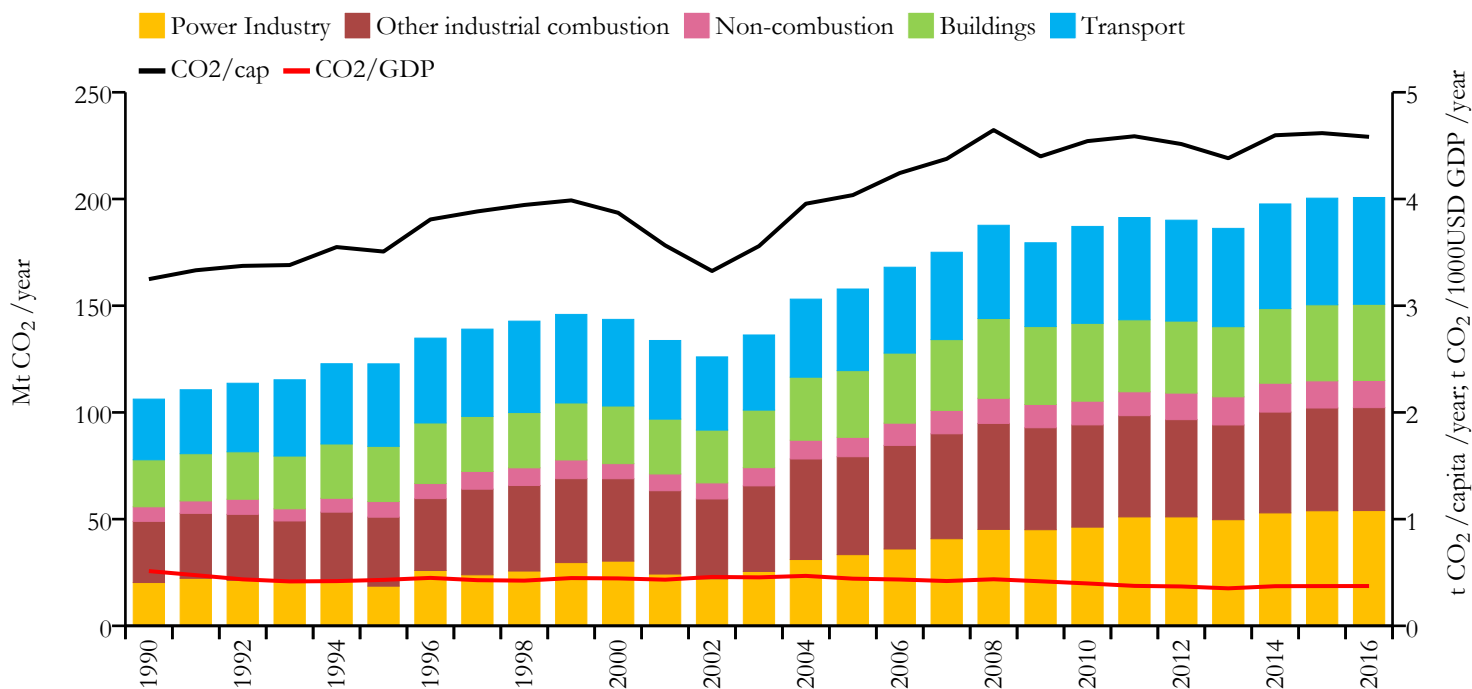

Fossil CO₂ emissions by sector (EDGARv4.3.2_FT2016 dataset)

Year	Mt CO ₂ /yr	t CO ₂ /cap/yr	t CO ₂ /kUSD/yr	population
2016	200.708	4.582	0.373	43847430
1990	106.240	3.249	0.513	32729739

Greenhouse gas emissions (EDGARv4.3.2 dataset)