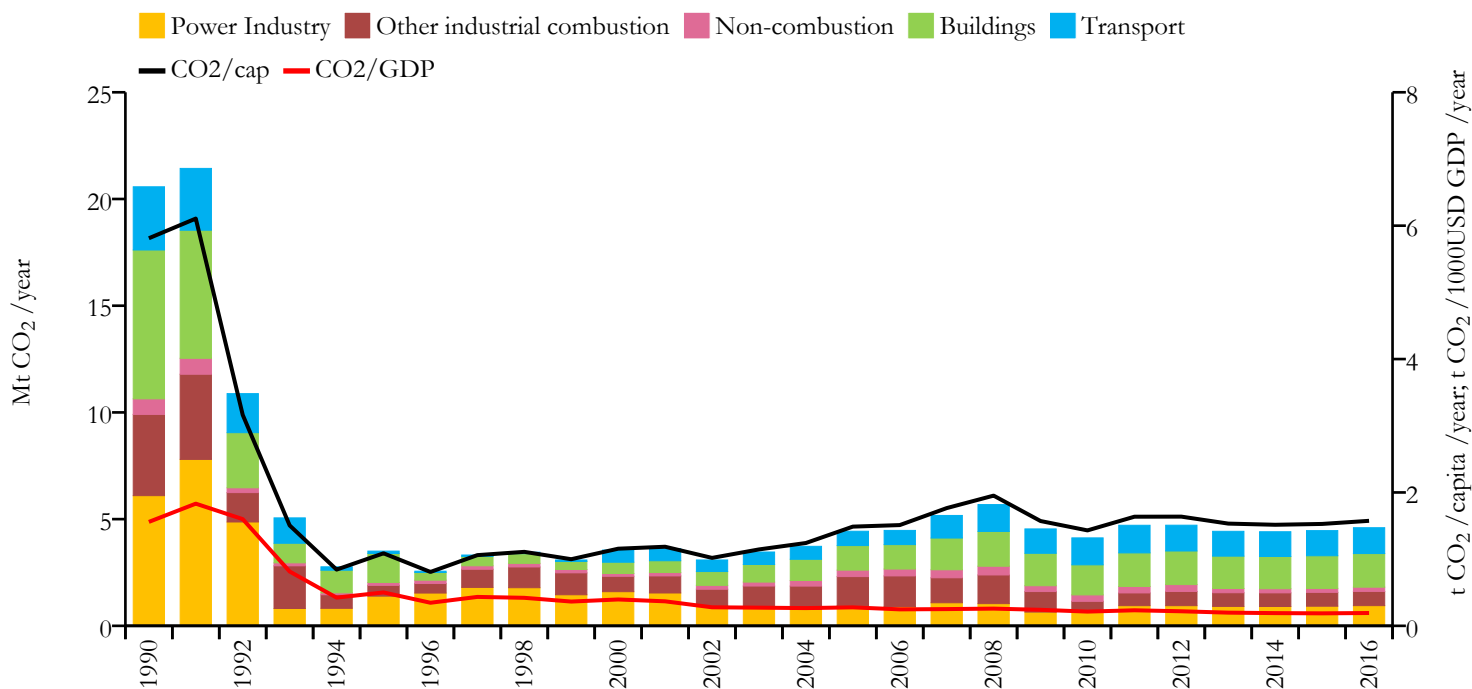

## Fossil CO<sub>2</sub> emissions by sector (EDGARv4.3.2\_FT2016 dataset)

Year	Mt CO <sub>2</sub> /yr	t CO <sub>2</sub> /cap/yr	t CO <sub>2</sub> /kUSD/yr	population
2016	4.598	1.575	0.192	2924816
1990	20.572	5.811	1.558	3538165

## Greenhouse gas emissions (EDGARv4.3.2 dataset)