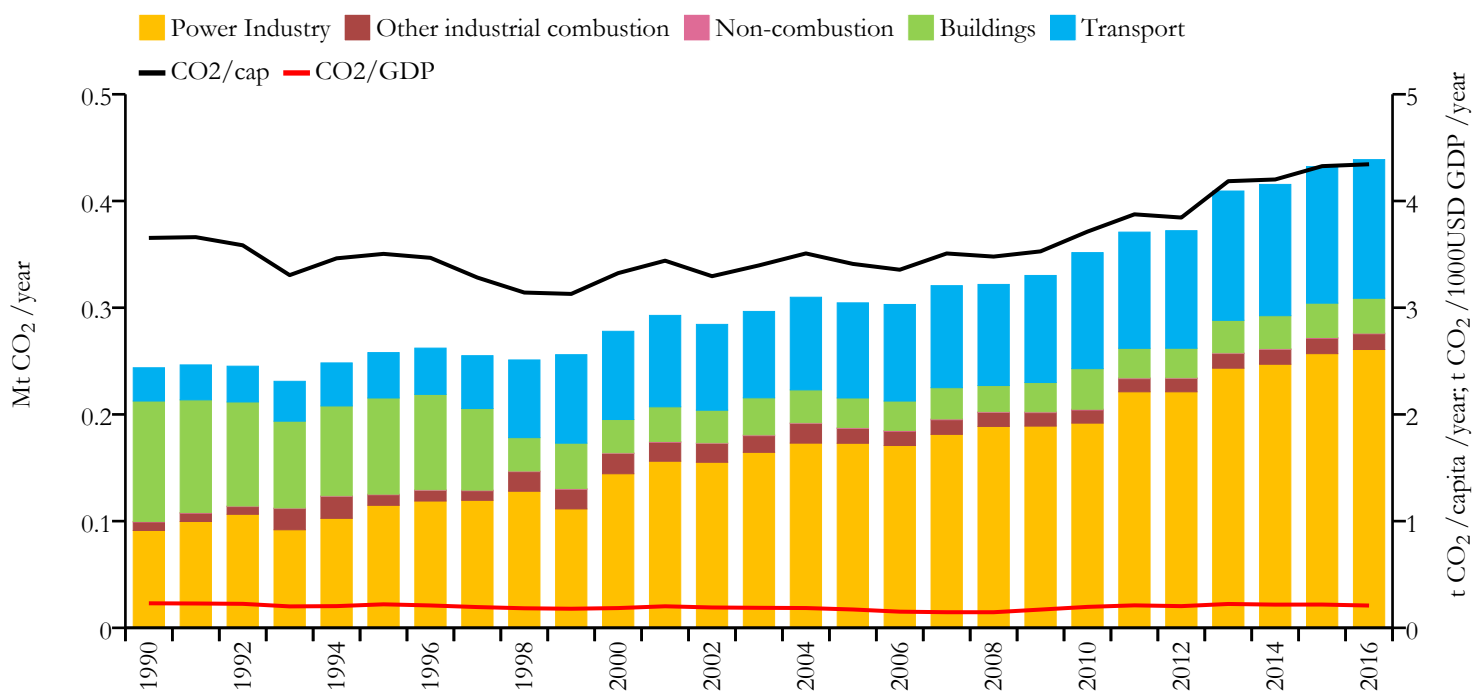

Antigua and Barbuda

Fossil CO₂ emissions by sector (EDGARv4.3.2_FT2016 dataset)

Year	Mt CO ₂ /yr	t CO ₂ /cap/yr	t CO ₂ /kUSD/yr	population
2016	0.439	4.344	0.209	100963
1990	0.244	3.654	0.230	66696

Greenhouse gas emissions (EDGARv4.3.2 dataset)