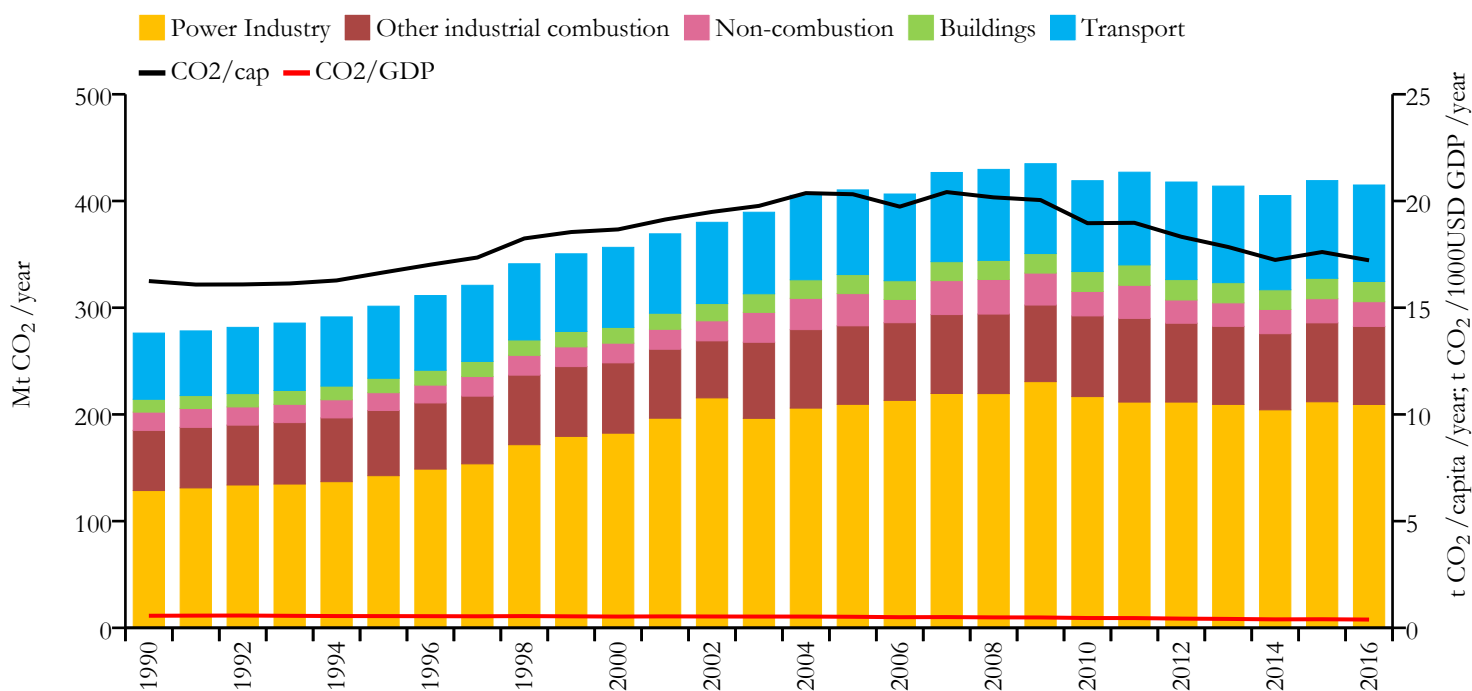

## Fossil CO<sub>2</sub> emissions by sector (EDGARv4.3.2\_FT2016 dataset)

Year	Mt CO <sub>2</sub> /yr	t CO <sub>2</sub> /cap/yr	t CO <sub>2</sub> /kUSD/yr	population
2016	414.989	17.219	0.388	24125848
1990	276.218	16.248	0.566	17041431

## Greenhouse gas emissions (EDGARv4.3.2 dataset)