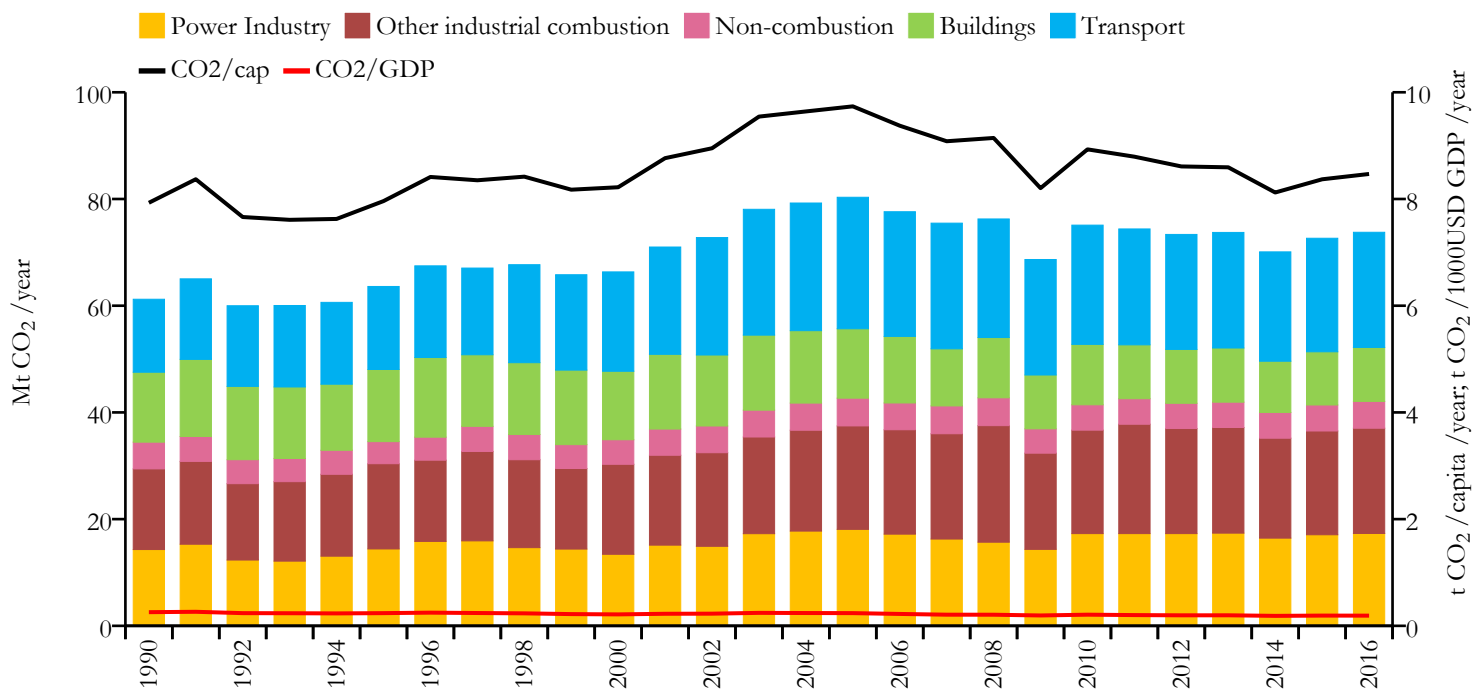

## Fossil CO<sub>2</sub> emissions by sector (EDGARv4.3.2\_FT2016 dataset)

Year	Mt CO <sub>2</sub> /yr	t CO <sub>2</sub> /cap/yr	t CO <sub>2</sub> /kUSD/yr	population
2016	73.764	8.469	0.191	8712137
1990	61.212	7.929	0.256	7723949

## Greenhouse gas emissions (EDGARv4.3.2 dataset)