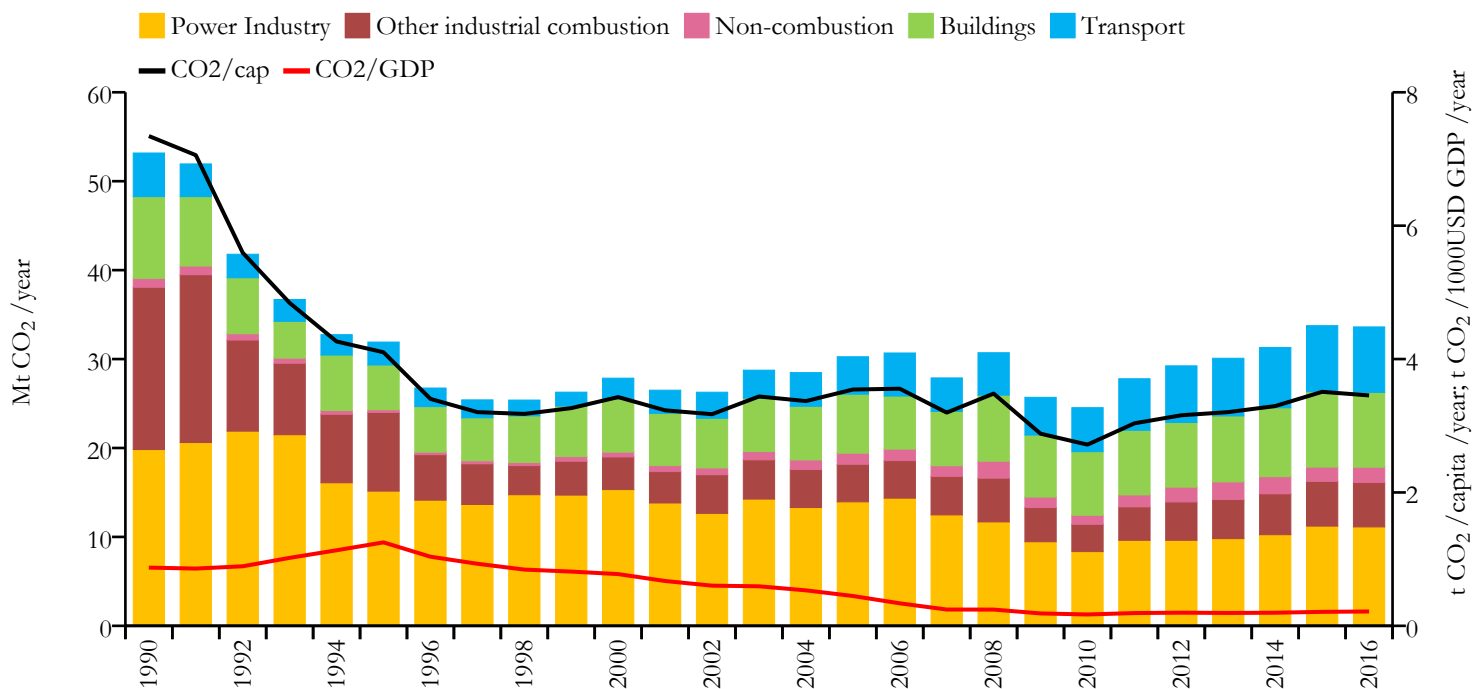

## Fossil CO<sub>2</sub> emissions by sector (EDGARv4.3.2\_FT2016 dataset)

Year	Mt CO <sub>2</sub> /yr	t CO <sub>2</sub> /cap/yr	t CO <sub>2</sub> /kUSD/yr	population
2016	33.614	3.455	0.215	9725376
1990	53.171	7.344	0.873	7242770

## Greenhouse gas emissions (EDGARv4.3.2 dataset)