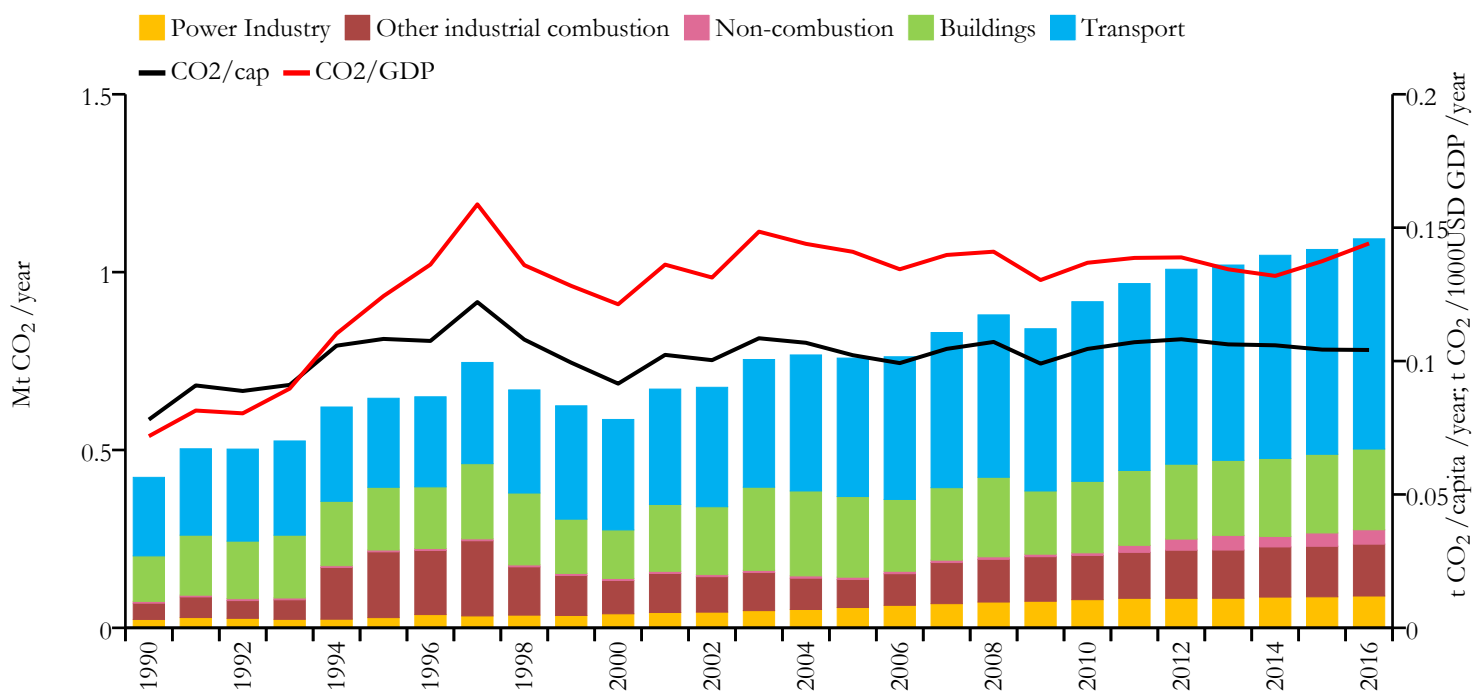

Fossil CO₂ emissions by sector (EDGARv4.3.2_FT2016 dataset)

Year	Mt CO ₂ /yr	t CO ₂ /cap/yr	t CO ₂ /kUSD/yr	population
2016	1.094	0.104	0.144	10524117
1990	0.423	0.078	0.072	5415415

Greenhouse gas emissions (EDGARv4.3.2 dataset)