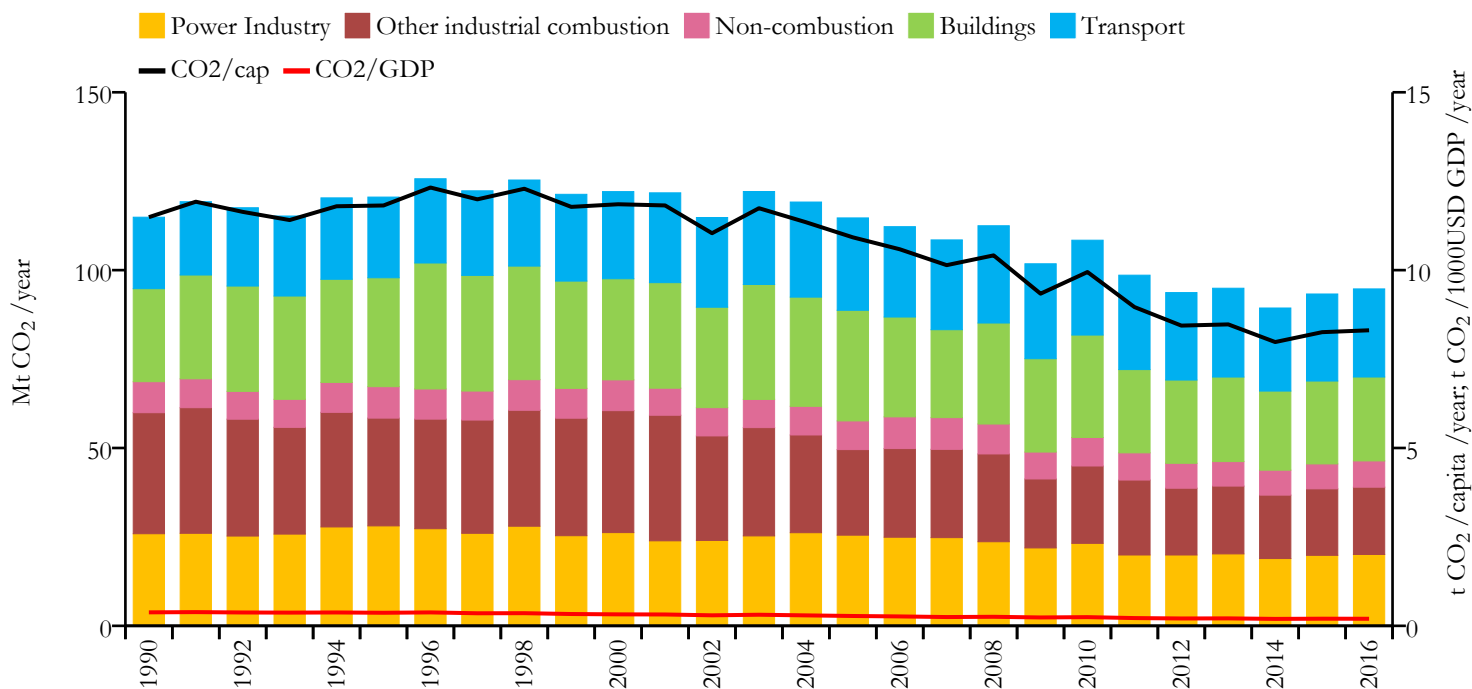

Belgium

Fossil CO₂ emissions by sector (EDGARv4.3.2_FT2016 dataset)

Year	Mt CO ₂ /yr	t CO ₂ /cap/yr	t CO ₂ /kUSD/yr	population
2016	94.723	8.309	0.199	11358379
1990	114.882	11.488	0.379	10006544

Greenhouse gas emissions (EDGARv4.3.2 dataset)