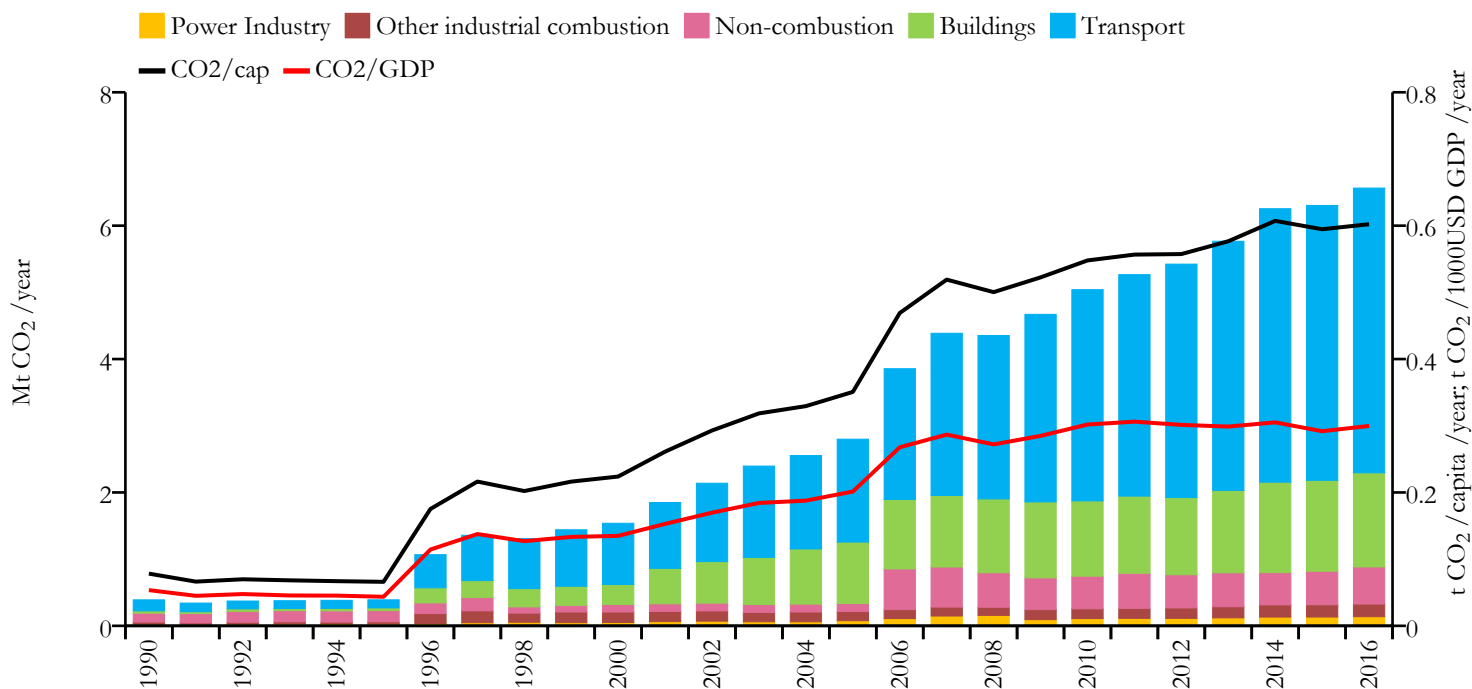

Fossil CO₂ emissions by sector (EDGARv4.3.2_FT2016 dataset)

Year	Mt CO ₂ /yr	t CO ₂ /cap/yr	t CO ₂ /kUSD/yr	population
2016	6.564	0.602	0.300	10872298
1990	0.390	0.078	0.054	4978496

Greenhouse gas emissions (EDGARv4.3.2 dataset)