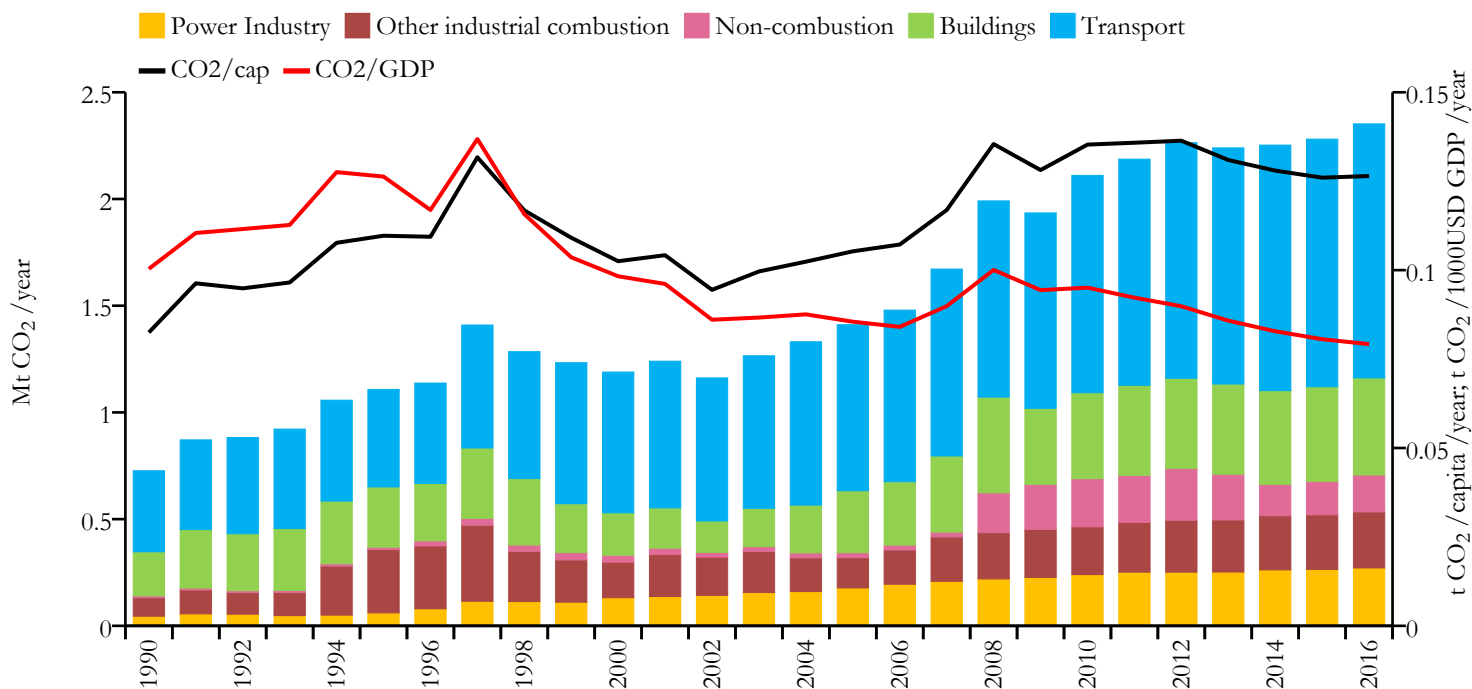

Burkina Faso

Fossil CO₂ emissions by sector (EDGARv4.3.2_FT2016 dataset)

Year	Mt CO ₂ /yr	t CO ₂ /cap/yr	t CO ₂ /kUSD/yr	population
2016	2.352	0.126	0.079	18646433
1990	0.727	0.082	0.100	8811034

Greenhouse gas emissions (EDGARv4.3.2 dataset)