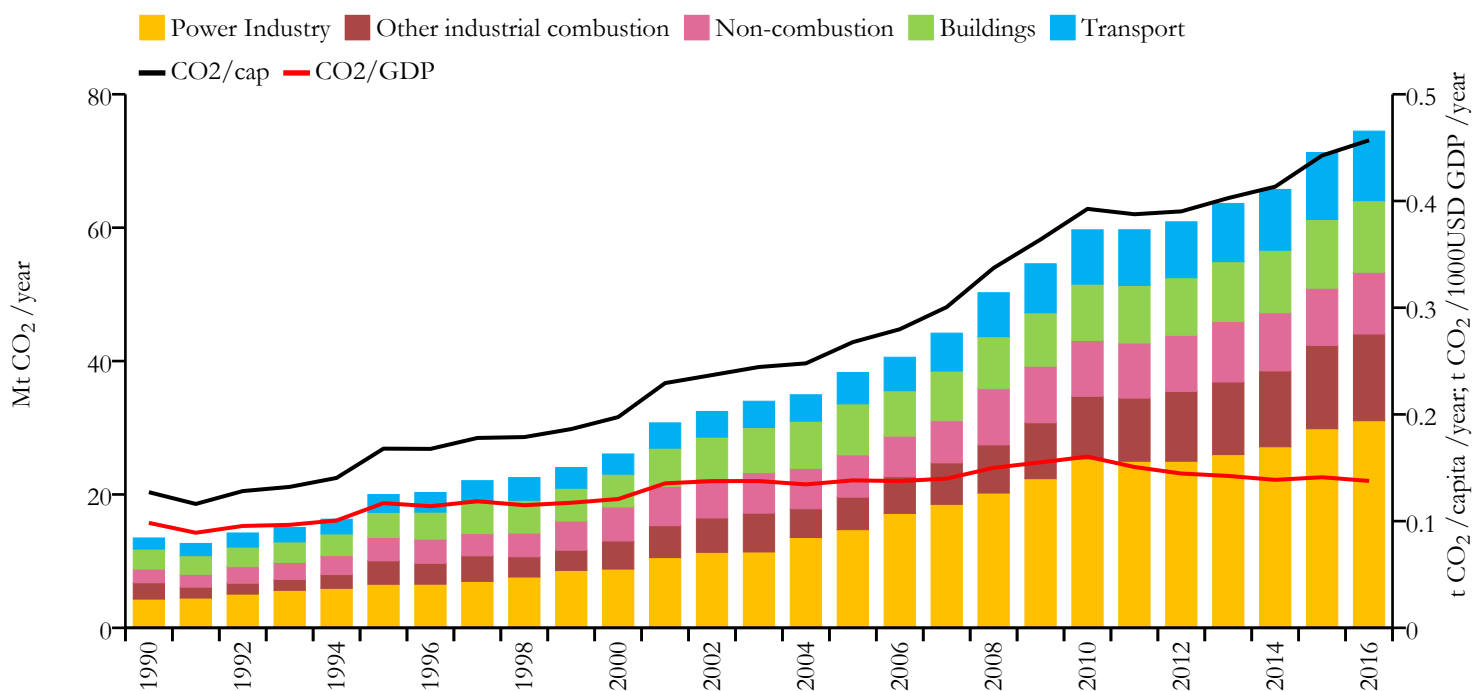

Bangladesh

Fossil CO₂ emissions by sector (EDGARv4.3.2_FT2016 dataset)

Year	Mt CO ₂ /yr	t CO ₂ /cap/yr	t CO ₂ /kUSD/yr	population
2016	74.476	0.457	0.138	162951560
1990	13.475	0.127	0.098	106188642

Greenhouse gas emissions (EDGARv4.3.2 dataset)