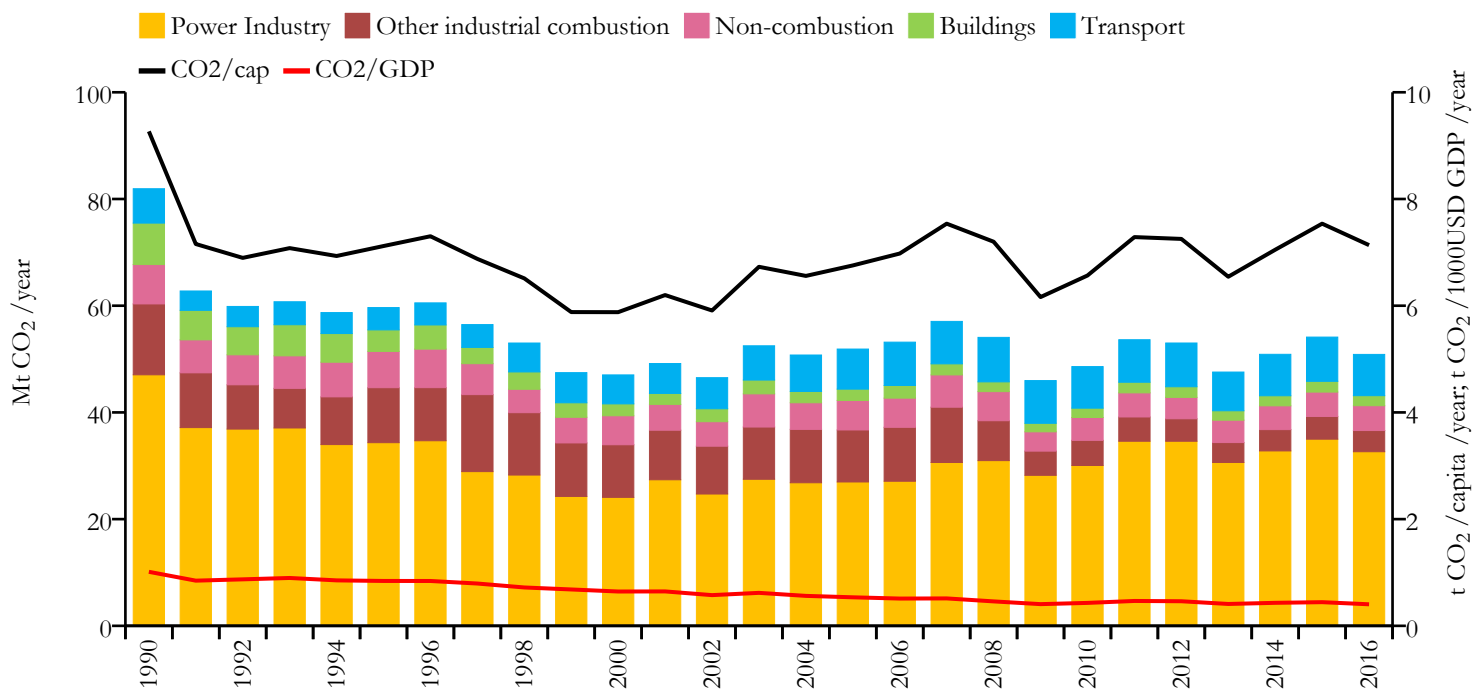

Fossil CO₂ emissions by sector (EDGARv4.3.2_FT2016 dataset)

Year	Mt CO ₂ /yr	t CO ₂ /cap/yr	t CO ₂ /kUSD/yr	population
2016	50.873	7.135	0.404	7131494
1990	81.923	9.267	1.013	8841371

Greenhouse gas emissions (EDGARv4.3.2 dataset)