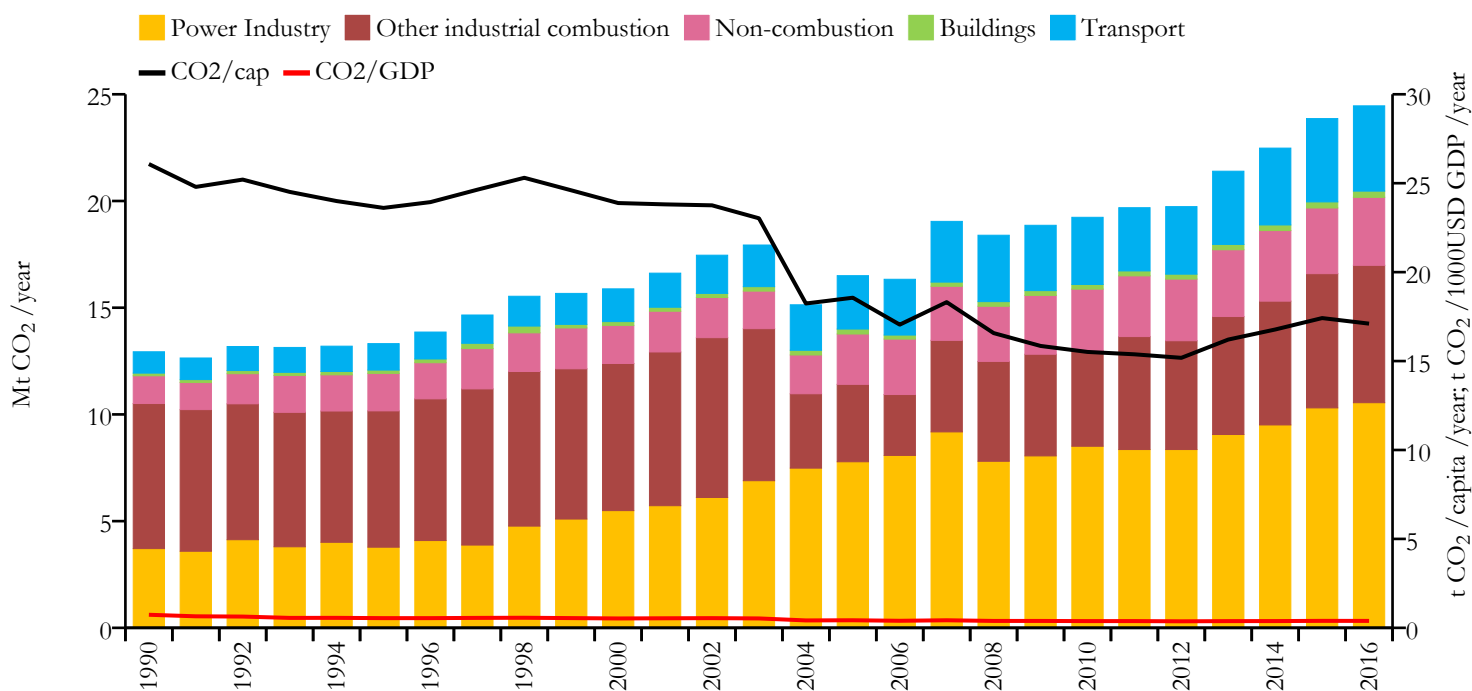

Fossil CO₂ emissions by sector (EDGARv4.3.2_FT2016 dataset)

Year	Mt CO ₂ /yr	t CO ₂ /cap/yr	t CO ₂ /kUSD/yr	population
2016	24.458	17.104	0.390	1425171
1990	12.935	26.079	0.735	495931

Greenhouse gas emissions (EDGARv4.3.2 dataset)