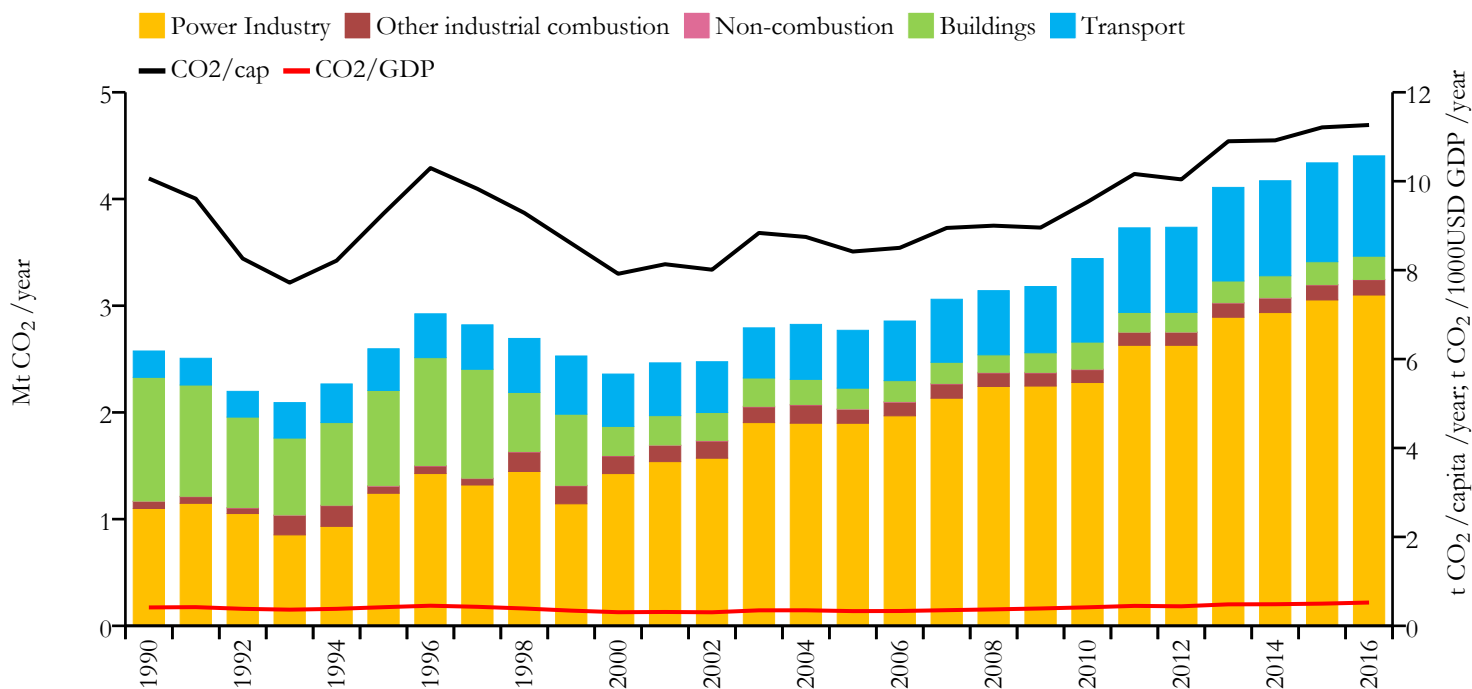

Bahamas

Fossil CO₂ emissions by sector (EDGARv4.3.2_FT2016 dataset)

Year	Mt CO ₂ /yr	t CO ₂ /cap/yr	t CO ₂ /kUSD/yr	population
2016	4.404	11.264	0.524	391232
1990	2.576	10.061	0.414	256336

Greenhouse gas emissions (EDGARv4.3.2 dataset)