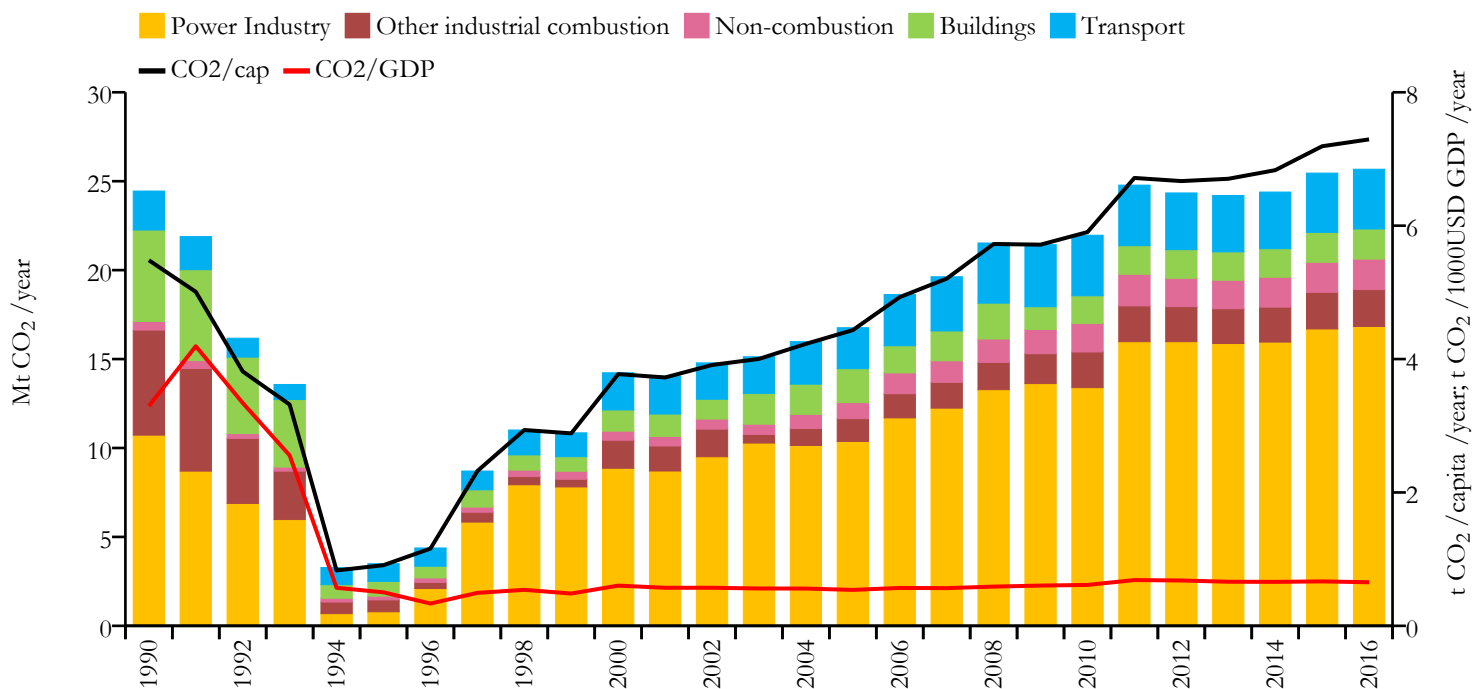

## Fossil CO<sub>2</sub> emissions by sector (EDGARv4.3.2\_FT2016 dataset)

Year	Mt CO <sub>2</sub> /yr	t CO <sub>2</sub> /cap/yr	t CO <sub>2</sub> /kUSD/yr	population
2016	25.674	7.294	0.653	3516816
1990	24.447	5.481	3.295	4463422