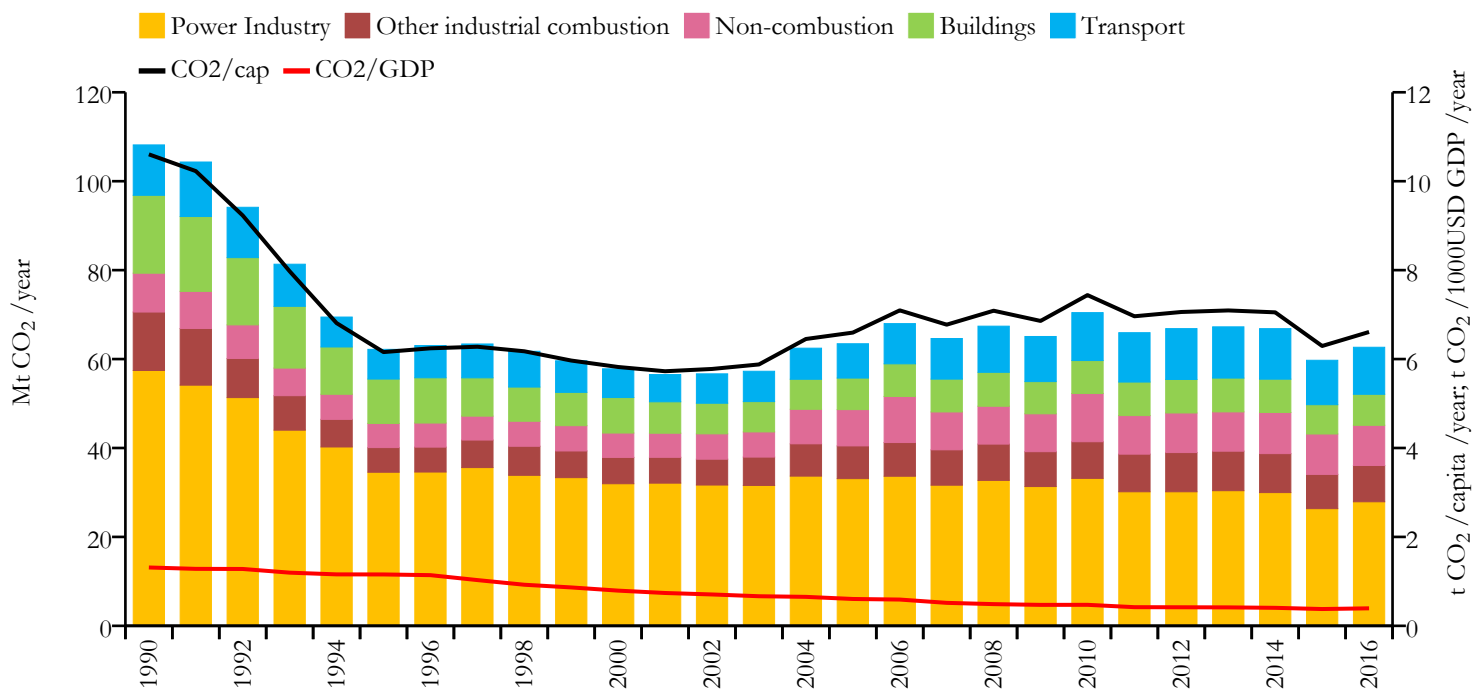

Belarus

Fossil CO₂ emissions by sector (EDGARv4.3.2_FT2016 dataset)

Year	Mt CO ₂ /yr	t CO ₂ /cap/yr	t CO ₂ /kUSD/yr	population
2016	62.656	6.609	0.394	9480042
1990	108.163	10.604	1.313	10216846

Greenhouse gas emissions (EDGARv4.3.2 dataset)