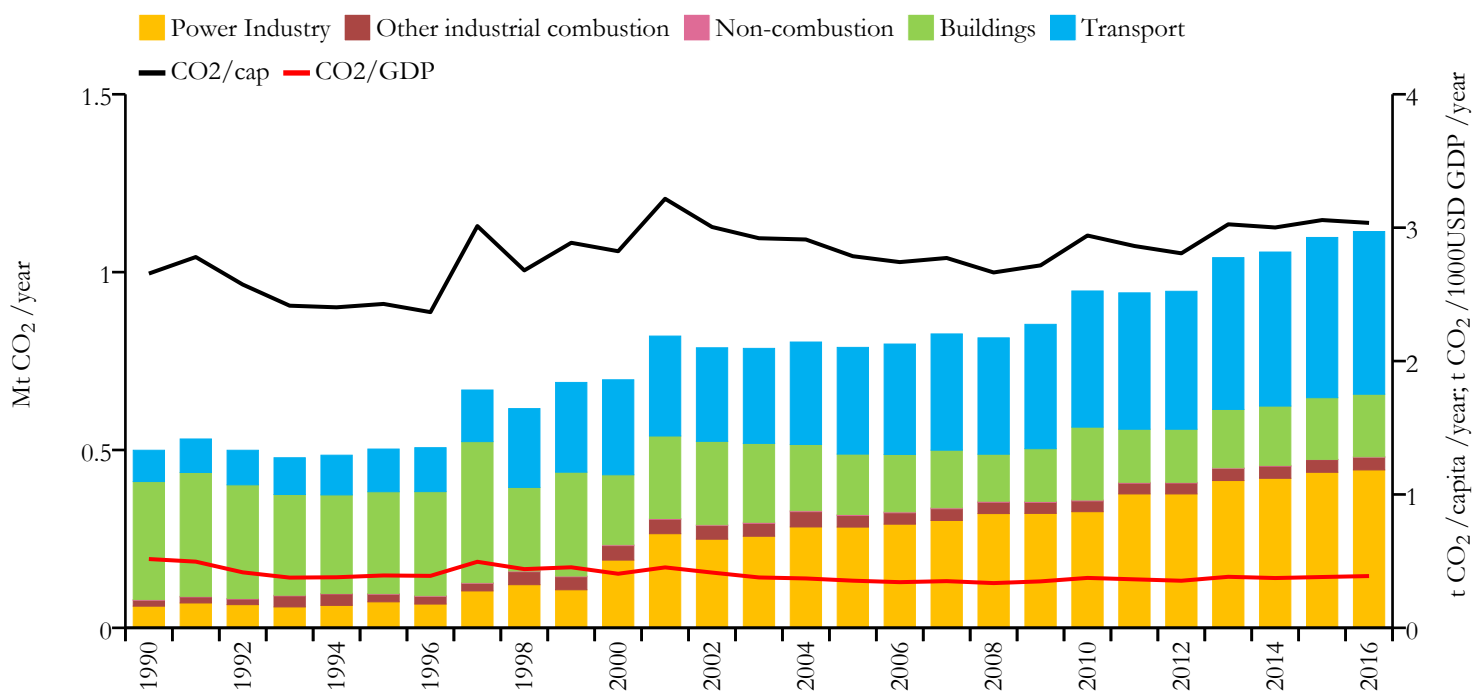

Fossil CO₂ emissions by sector (EDGARv4.3.2_FT2016 dataset)

Year	Mt CO ₂ /yr	t CO ₂ /cap/yr	t CO ₂ /kUSD/yr	population
2016	1.114	3.036	0.388	366954
1990	0.499	2.656	0.516	187552

Greenhouse gas emissions (EDGARv4.3.2 dataset)