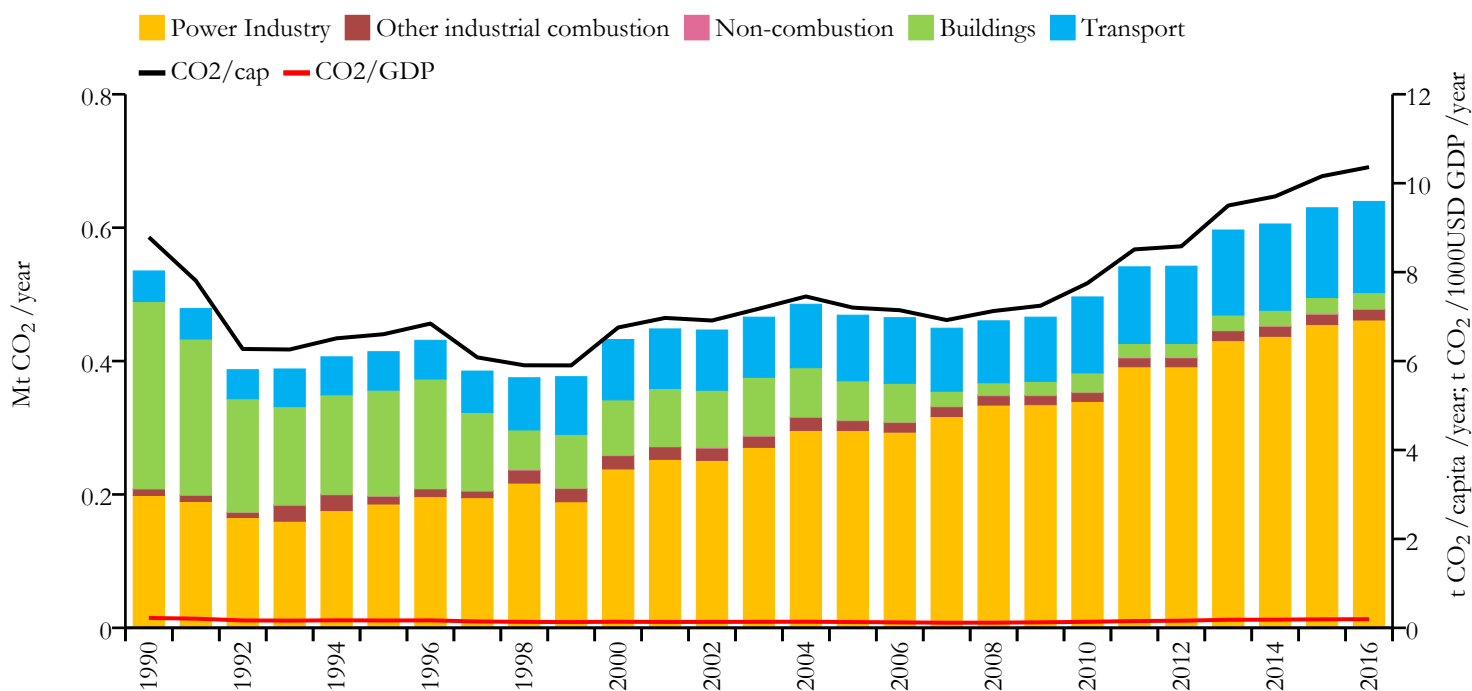

Fossil CO₂ emissions by sector (EDGARv4.3.2_FT2016 dataset)

Year	Mt CO ₂ /yr	t CO ₂ /cap/yr	t CO ₂ /kUSD/yr	population
2016	0.639	10.362	0.194	61666
1990	0.535	8.786	0.222	60930

Greenhouse gas emissions (EDGARv4.3.2 dataset)