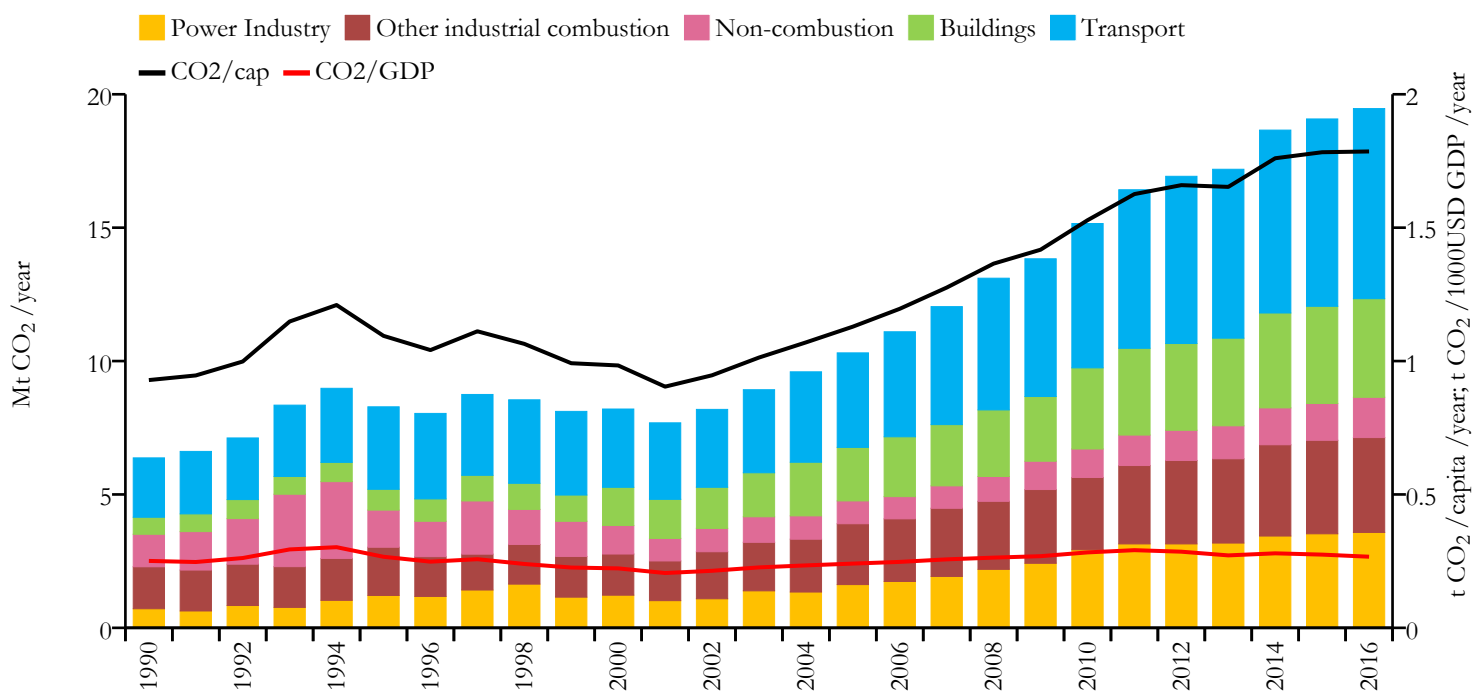

## Fossil CO<sub>2</sub> emissions by sector (EDGARv4.3.2\_FT2016 dataset)

Year	Mt CO <sub>2</sub> /yr	t CO <sub>2</sub> /cap/yr	t CO <sub>2</sub> /kUSD/yr	population
2016	19.464	1.786	0.267	10887882
1990	6.371	0.929	0.251	6856244

## Greenhouse gas emissions (EDGARv4.3.2 dataset)