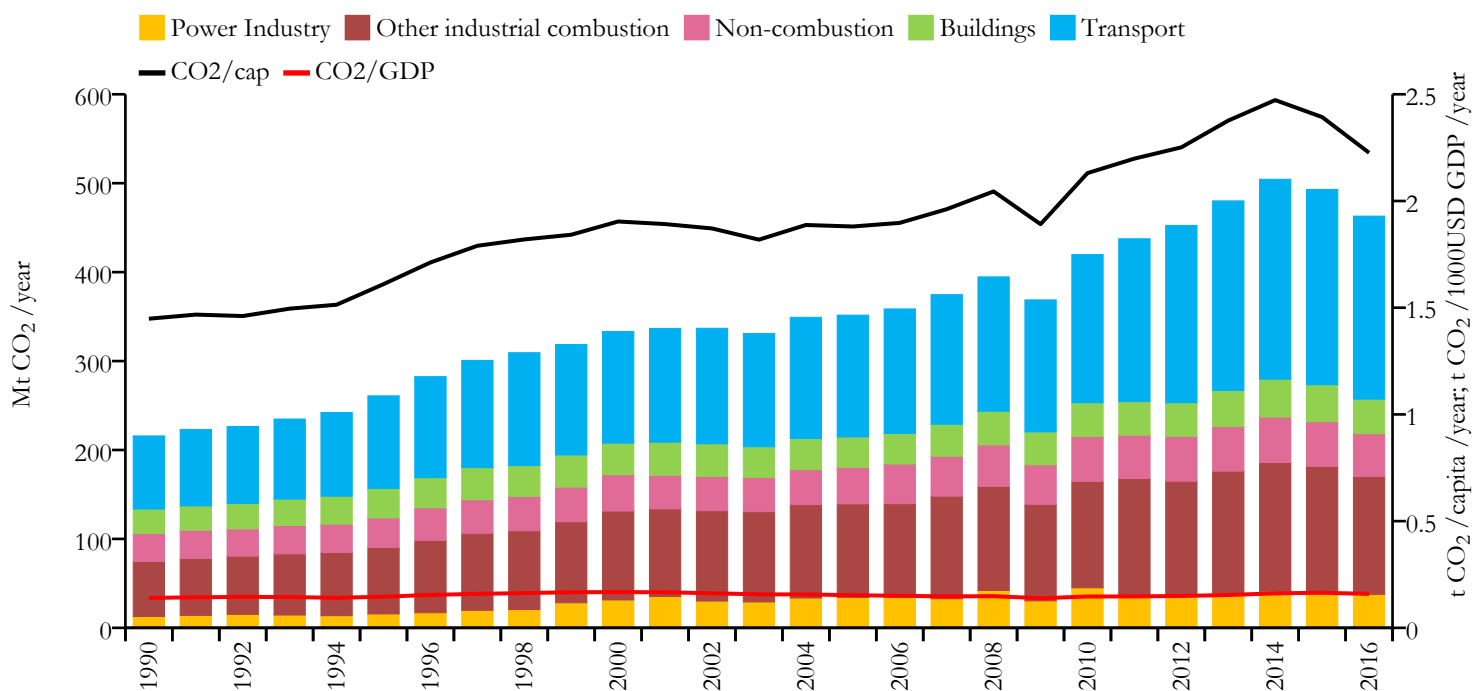

Fossil CO₂ emissions by sector (EDGARv4.3.2_FT2016 dataset)

Year	Mt CO ₂ /yr	t CO ₂ /cap/yr	t CO ₂ /kUSD/yr	population
2016	462.995	2.226	0.159	207652865
1990	215.804	1.448	0.140	149352145

Greenhouse gas emissions (EDGARv4.3.2 dataset)