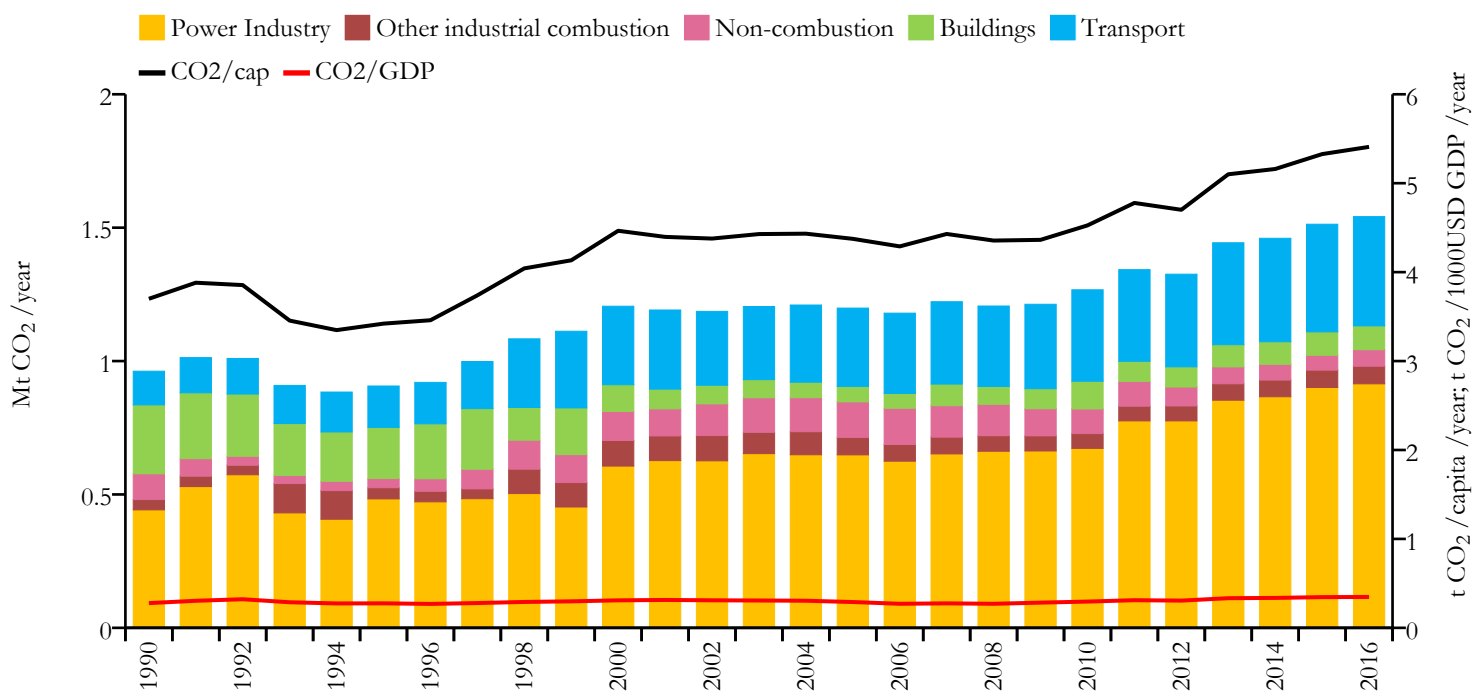

## Fossil CO<sub>2</sub> emissions by sector (EDGARv4.3.2\_FT2016 dataset)

Year	Mt CO <sub>2</sub> /yr	t CO <sub>2</sub> /cap/yr	t CO <sub>2</sub> /kUSD/yr	population
2016	1.541	5.409	0.347	284996
1990	0.962	3.700	0.278	260374

## Greenhouse gas emissions (EDGARv4.3.2 dataset)