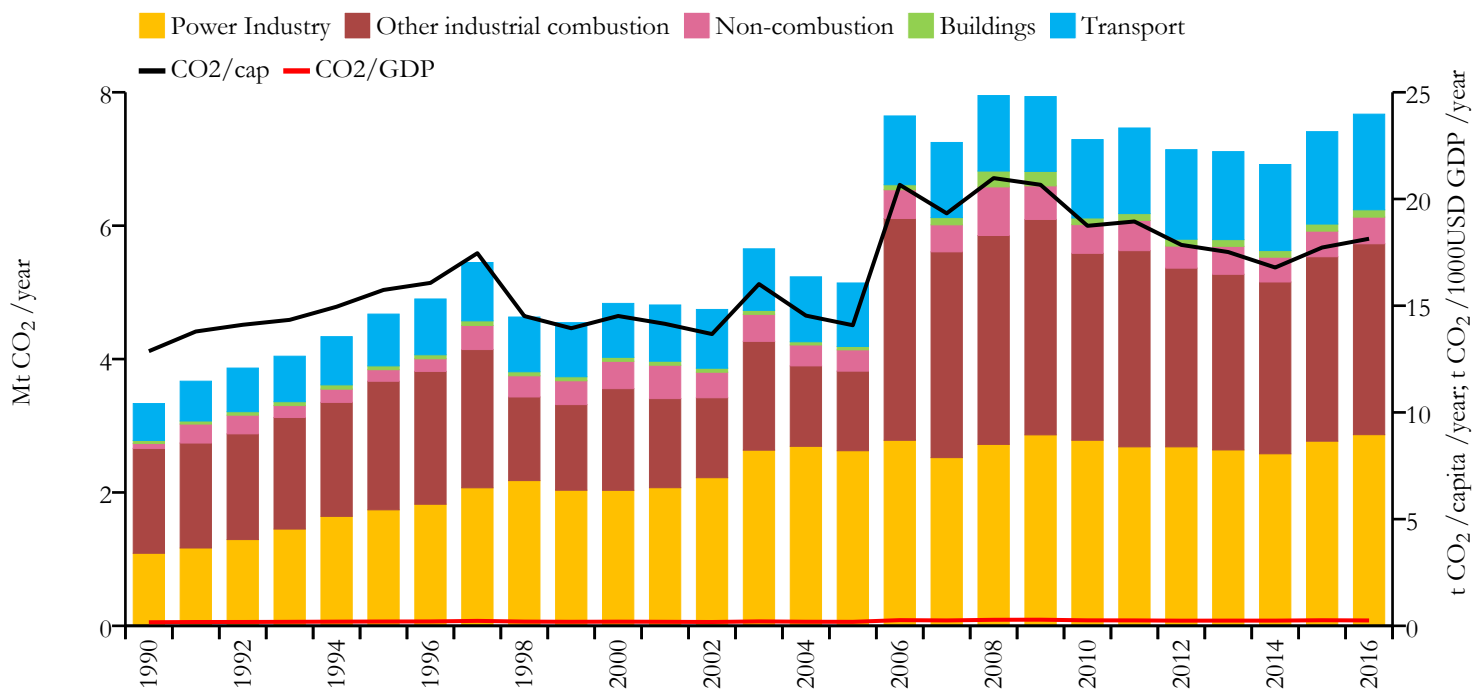

Fossil CO₂ emissions by sector (EDGARv4.3.2_FT2016 dataset)

| Year | Mt CO ₂ /yr | t CO ₂ /cap/yr | t CO ₂ /kUSD/yr | population |
|------|------------------------|---------------------------|----------------------------|------------|
| 2016 | 7.672 | 18.137 | 0.252 | 423196 |
| 1990 | 3.333 | 12.868 | 0.168 | 258785 |

Greenhouse gas emissions (EDGARv4.3.2 dataset)