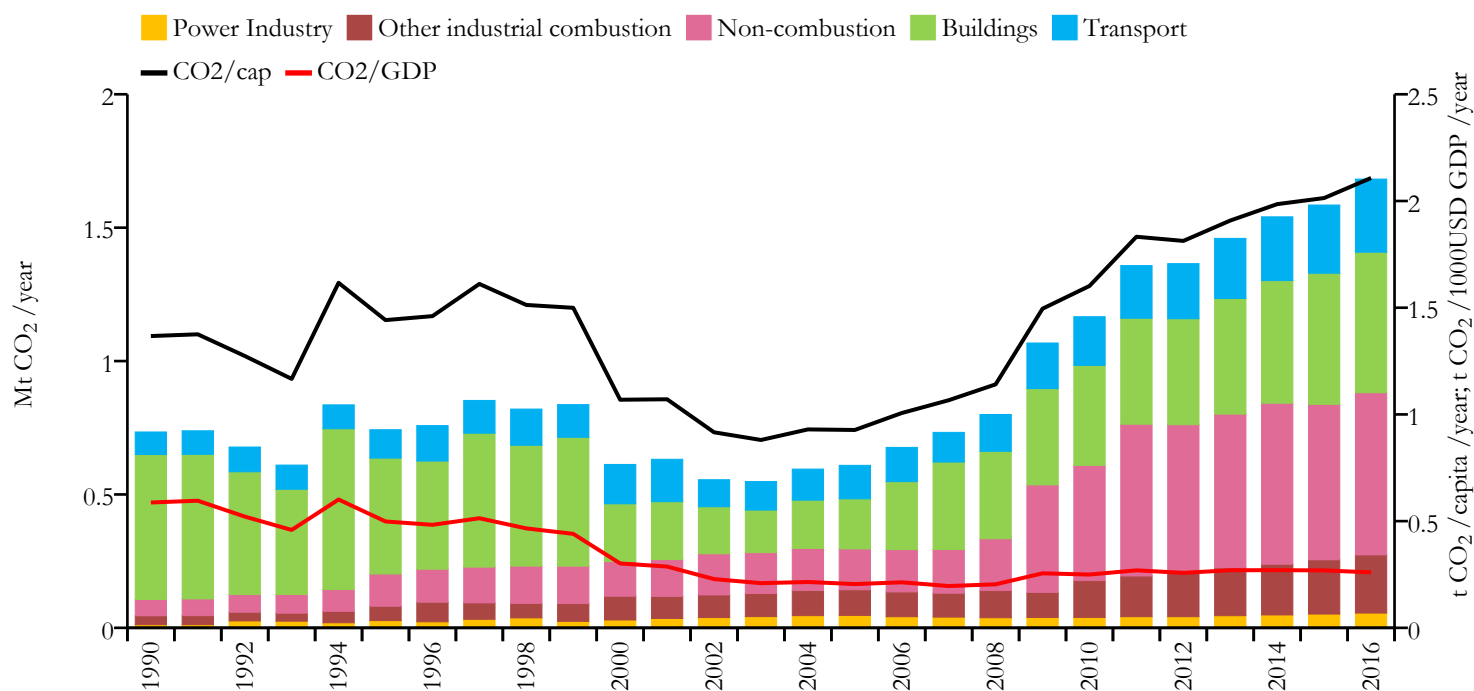

Fossil CO₂ emissions by sector (EDGARv4.3.2_FT2016 dataset)

Year	Mt CO ₂ /yr	t CO ₂ /cap/yr	t CO ₂ /kUSD/yr	population
2016	1.682	2.108	0.260	797765
1990	0.734	1.367	0.587	537280

Greenhouse gas emissions (EDGARv4.3.2 dataset)