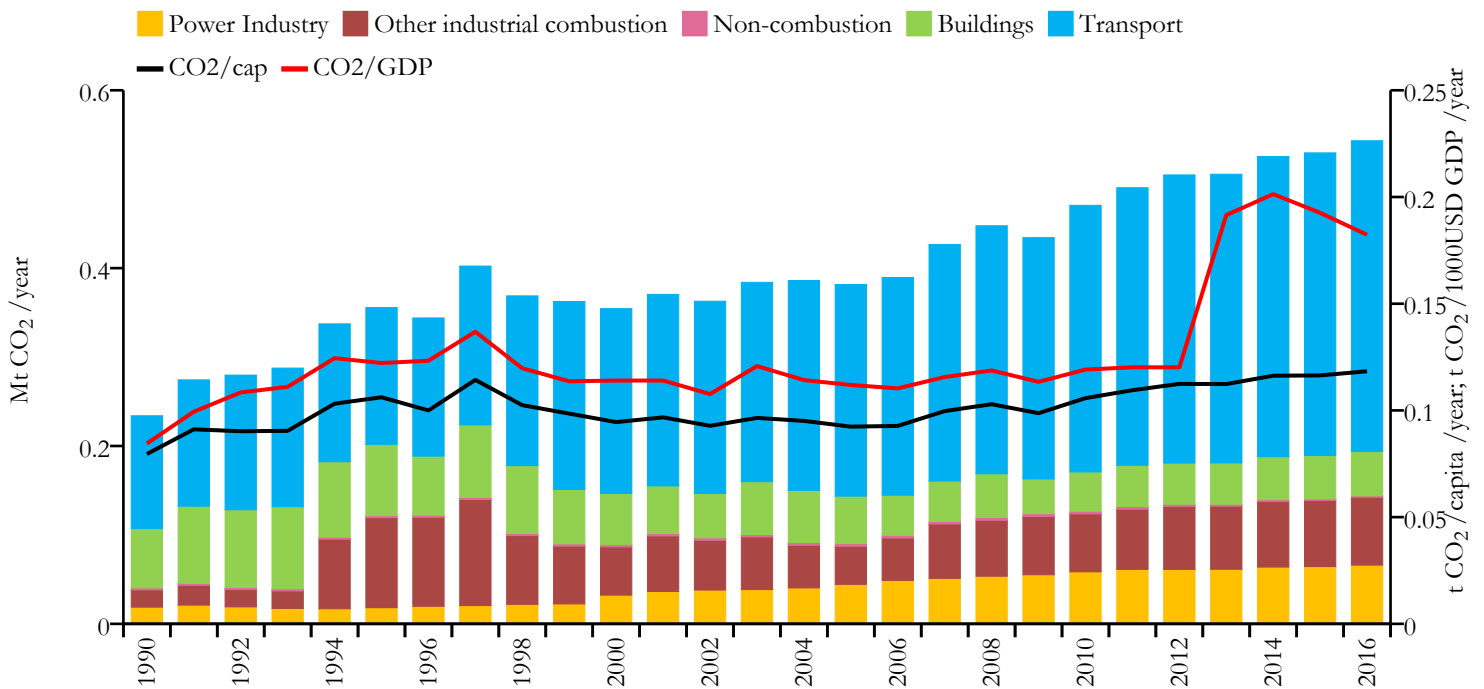

Central African Republic

Fossil CO₂ emissions by sector (EDGARv4.3.2_FT2016 dataset)

Year	Mt CO ₂ /yr	t CO ₂ /cap/yr	t CO ₂ /kUSD/yr	population
2016	0.543	0.118	0.182	4594621
1990	0.234	0.080	0.084	2939780

Greenhouse gas emissions (EDGARv4.3.2 dataset)