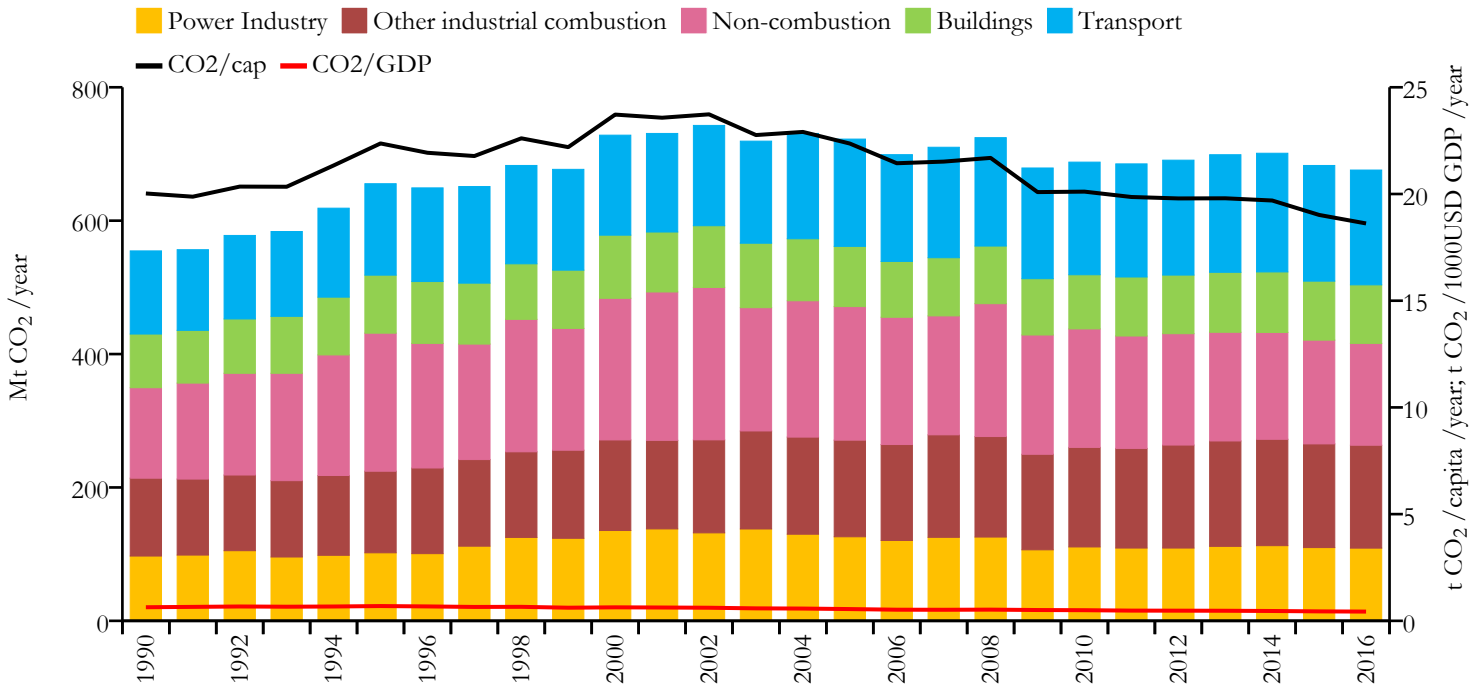

Fossil CO₂ emissions by sector (EDGARv4.3.2_FT2016 dataset)

Year	Mt CO ₂ /yr	t CO ₂ /cap/yr	t CO ₂ /kUSD/yr	population
2016	675.919	18.620	0.433	36289822
1990	554.684	20.025	0.638	27692680

Greenhouse gas emissions (EDGARv4.3.2 dataset)