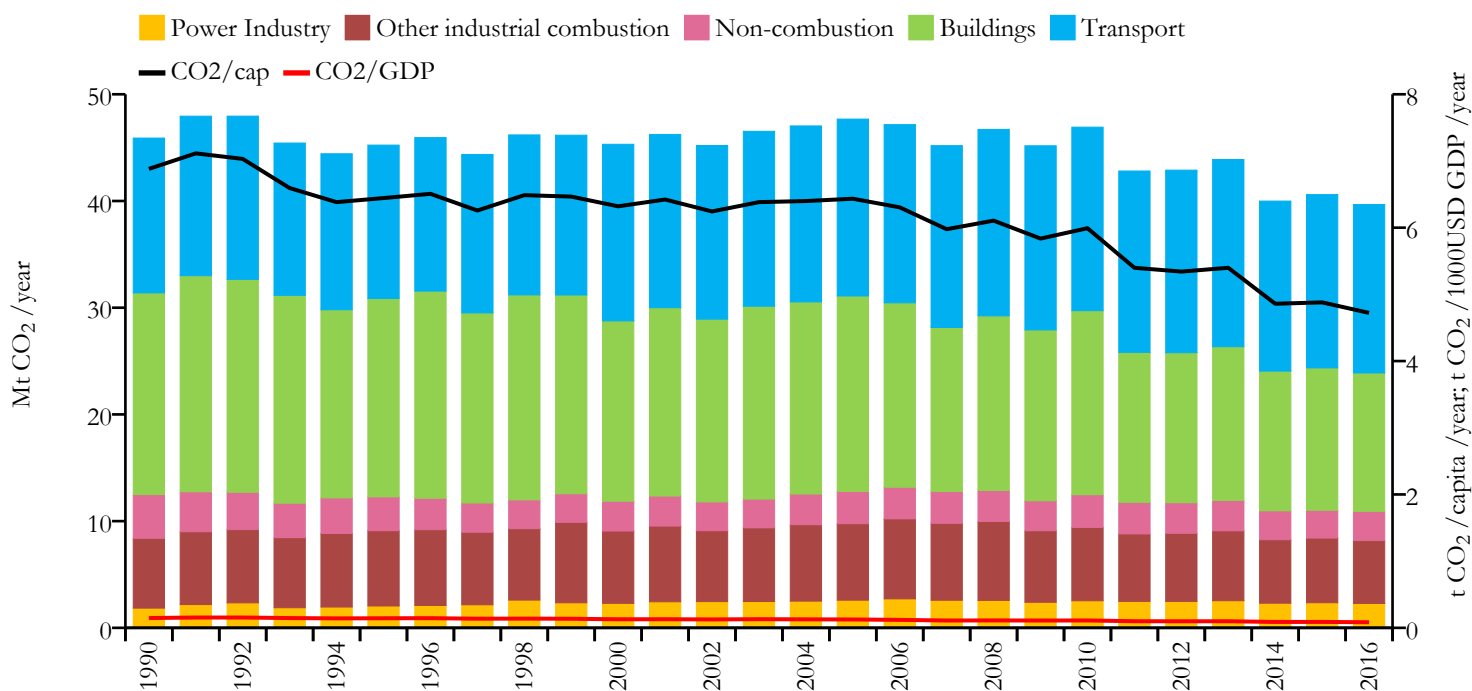

Switzerland and Liechtenstein

Fossil CO₂ emissions by sector (EDGARv4.3.2_FT2016 dataset)

Year	Mt CO ₂ /yr	t CO ₂ /cap/yr	t CO ₂ /kUSD/yr	population
2016	39.667	4.722	0.084	8401739
1990	45.897	6.881	0.147	6674890

Greenhouse gas emissions (EDGARv4.3.2 dataset)