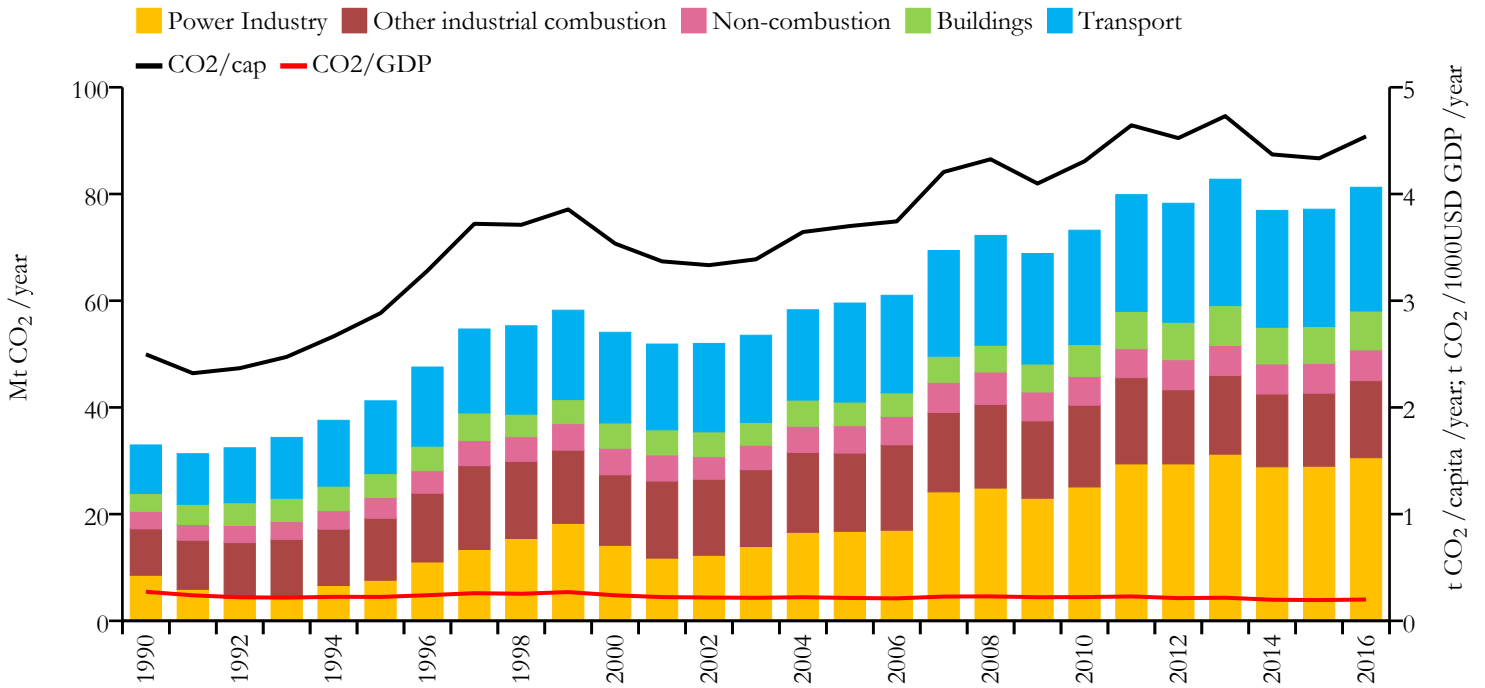

Fossil CO₂ emissions by sector (EDGARv4.3.2_FT2016 dataset)

Year	Mt CO ₂ /yr	t CO ₂ /cap/yr	t CO ₂ /kUSD/yr	population
2016	81.259	4.540	0.200	17909754
1990	32.966	2.497	0.272	13242132

Greenhouse gas emissions (EDGARv4.3.2 dataset)