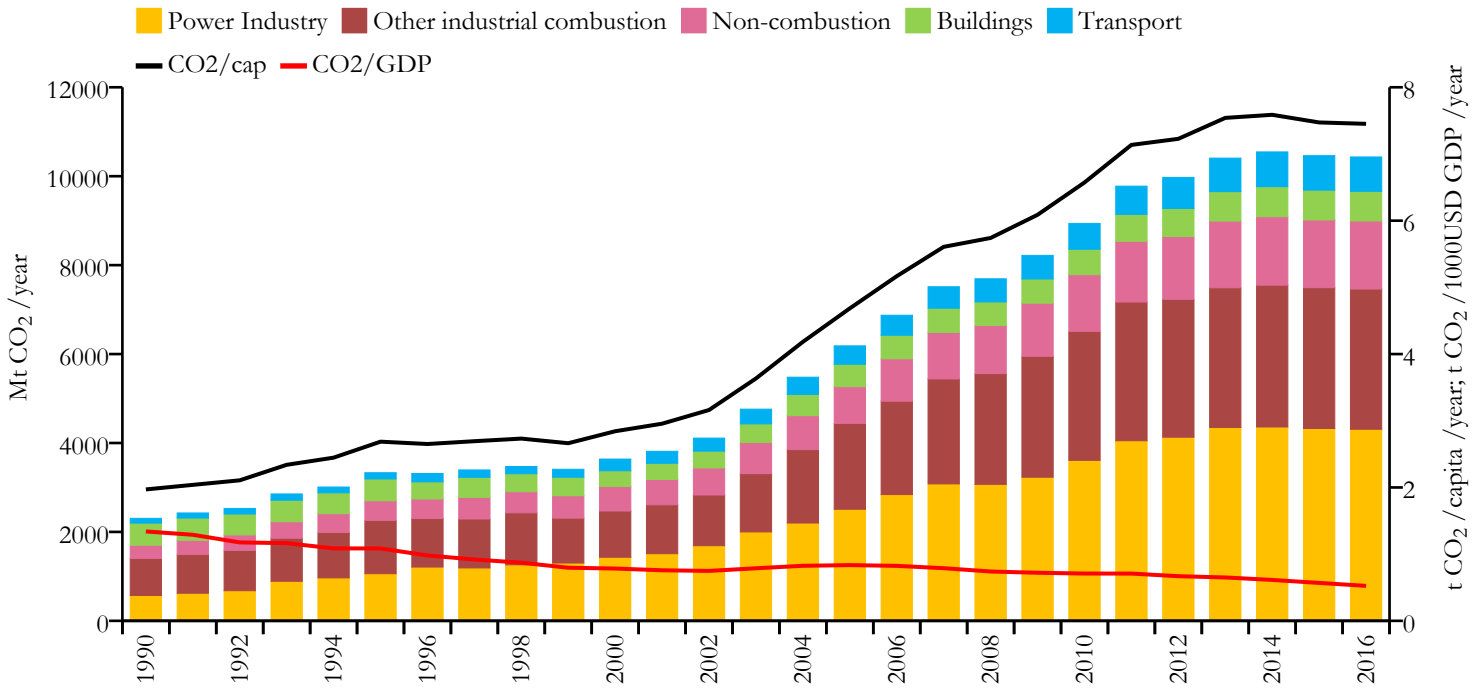

Fossil CO₂ emissions by sector (EDGARv4.3.2_FT2016 dataset)

Year	Mt CO ₂ /yr	t CO ₂ /cap/yr	t CO ₂ /kUSD/yr	population
2016	10432.751	7.452	0.524	1403500365
1990	2305.425	1.970	1.340	1172445200

Greenhouse gas emissions (EDGARv4.3.2 dataset)