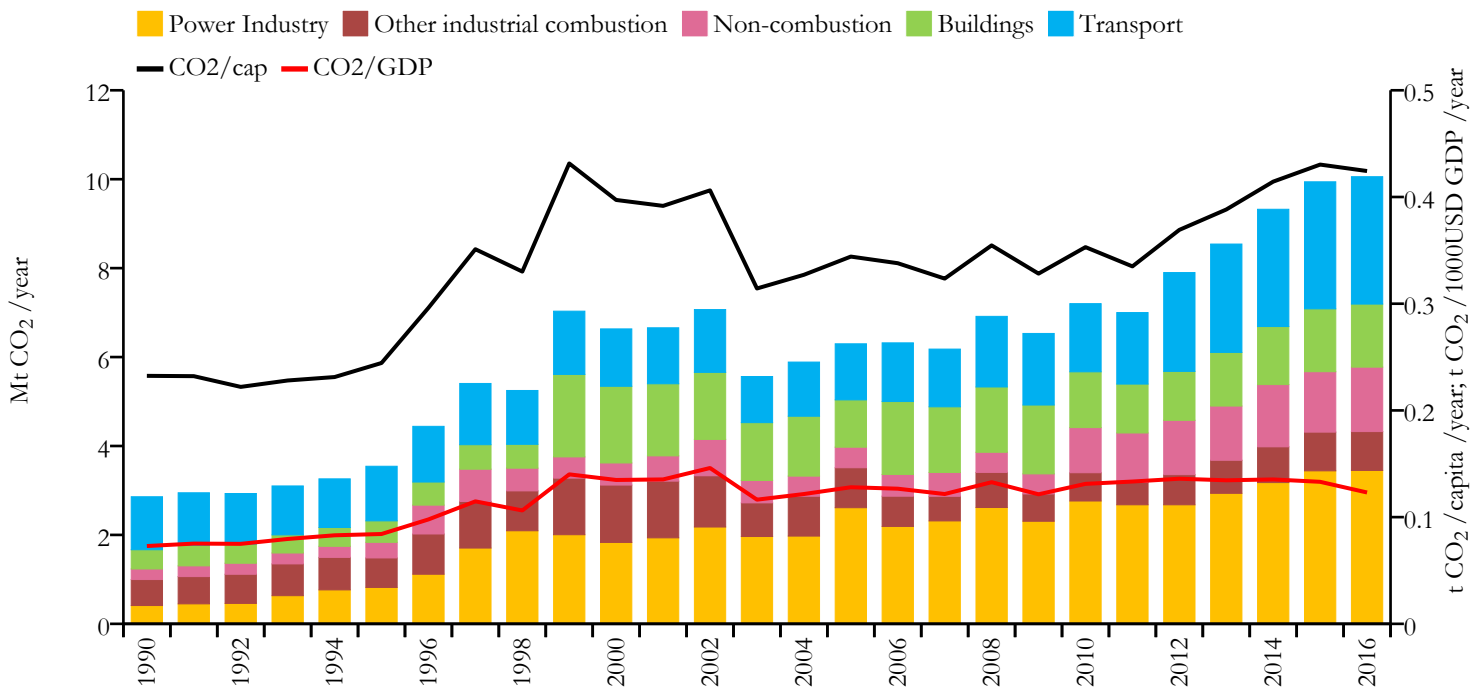

Fossil CO₂ emissions by sector (EDGARv4.3.2_FT2016 dataset)

Year	Mt CO ₂ /yr	t CO ₂ /cap/yr	t CO ₂ /kUSD/yr	population
2016	10.056	0.424	0.123	23695919
1990	2.858	0.232	0.073	12267754

Greenhouse gas emissions (EDGARv4.3.2 dataset)