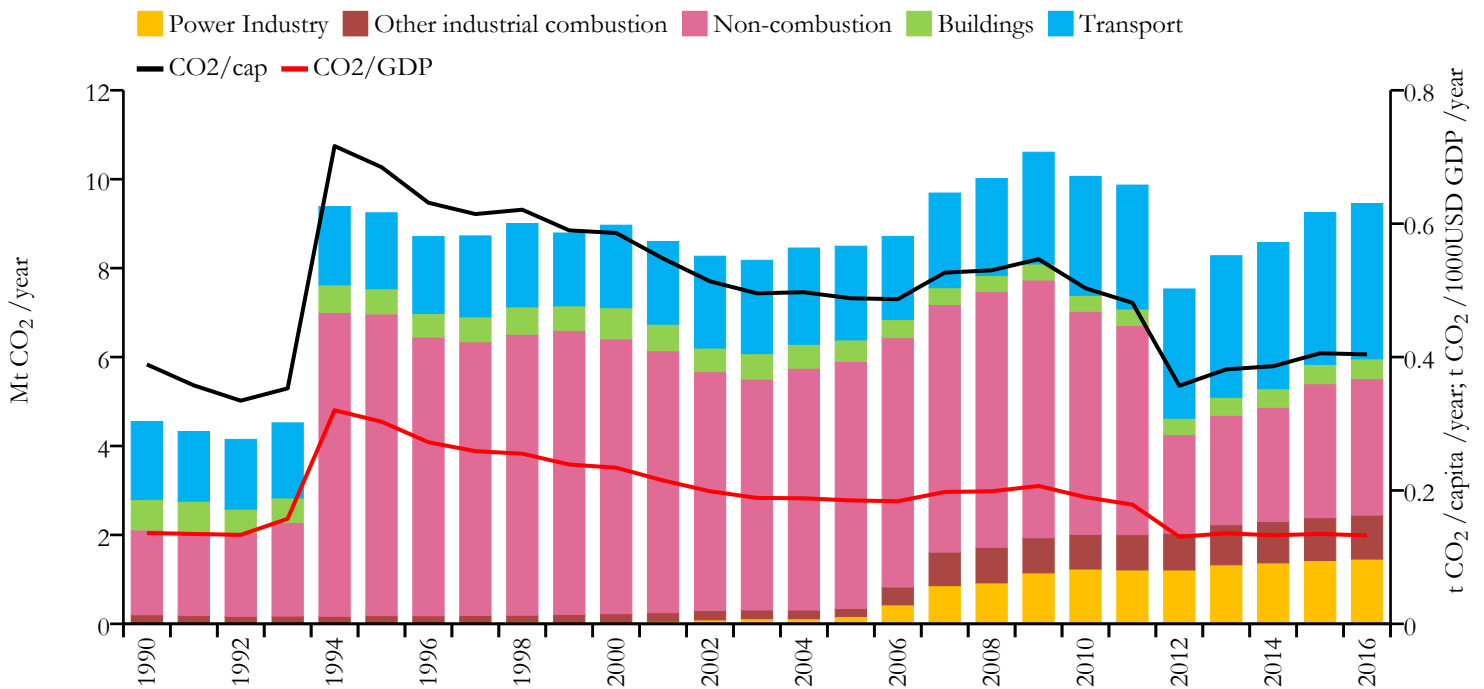

# Cameroon

## Fossil CO<sub>2</sub> emissions by sector (EDGARv4.3.2\_FT2016 dataset)

Year	Mt CO <sub>2</sub> /yr	t CO <sub>2</sub> /cap/yr	t CO <sub>2</sub> /kUSD/yr	population
2016	9.454	0.404	0.132	23439189
1990	4.551	0.389	0.136	11715218