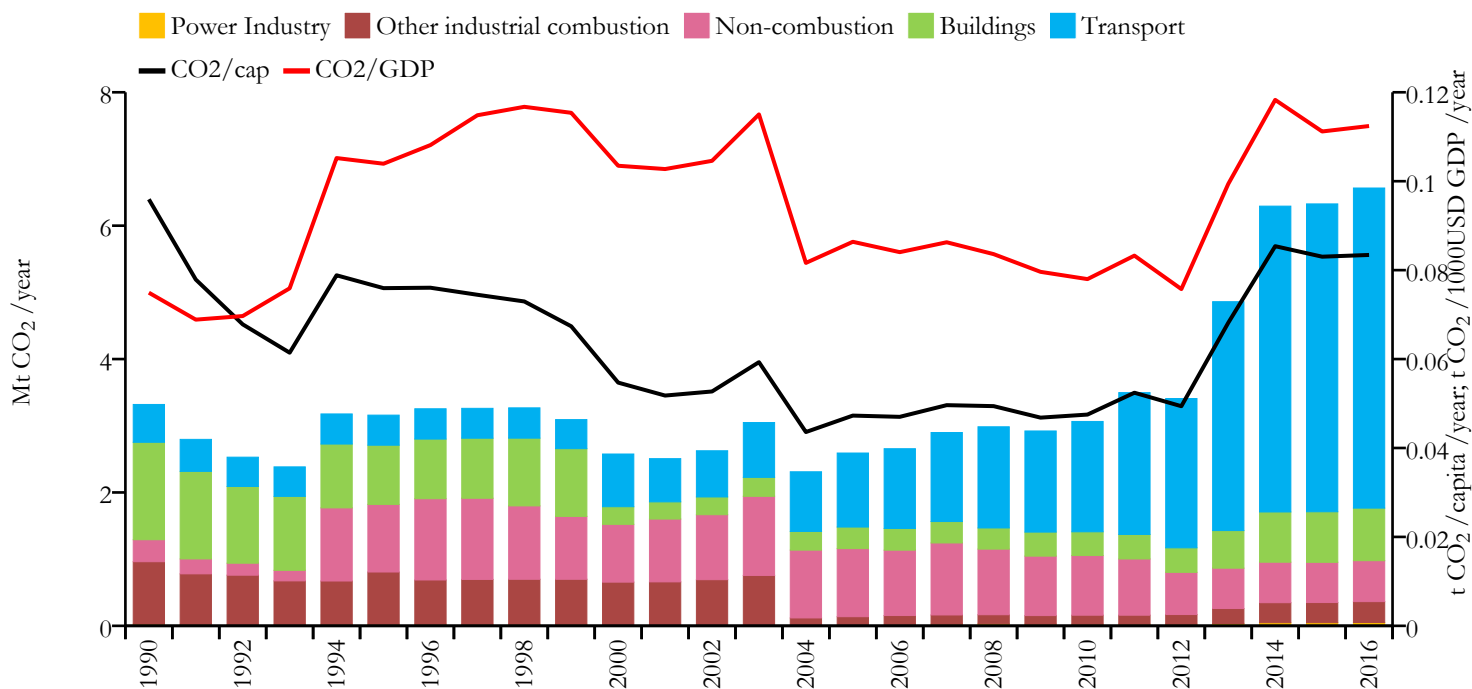

Democratic Republic of the Congo

Fossil CO₂ emissions by sector (EDGARv4.3.2_FT2016 dataset)

Year	Mt CO ₂ /yr	t CO ₂ /cap/yr	t CO ₂ /kUSD/yr	population
2016	6.565	0.083	0.112	78736153
1990	3.319	0.096	0.075	34614581

Greenhouse gas emissions (EDGARv4.3.2 dataset)