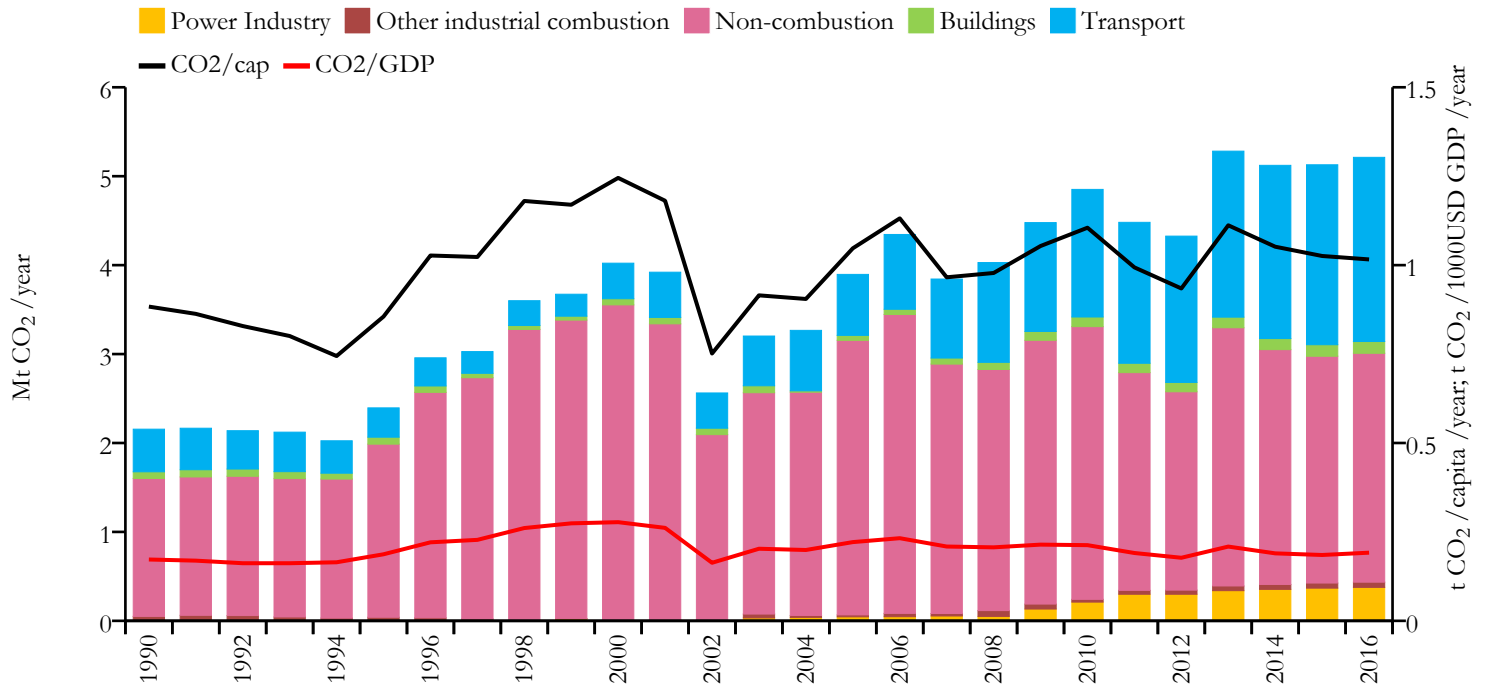

Fossil CO₂ emissions by sector (EDGARv4.3.2_FT2016 dataset)

Year	Mt CO ₂ /yr	t CO ₂ /cap/yr	t CO ₂ /kUSD/yr	population
2016	5.212	1.016	0.192	5125821
1990	2.156	0.883	0.172	2440457

Greenhouse gas emissions (EDGARv4.3.2 dataset)