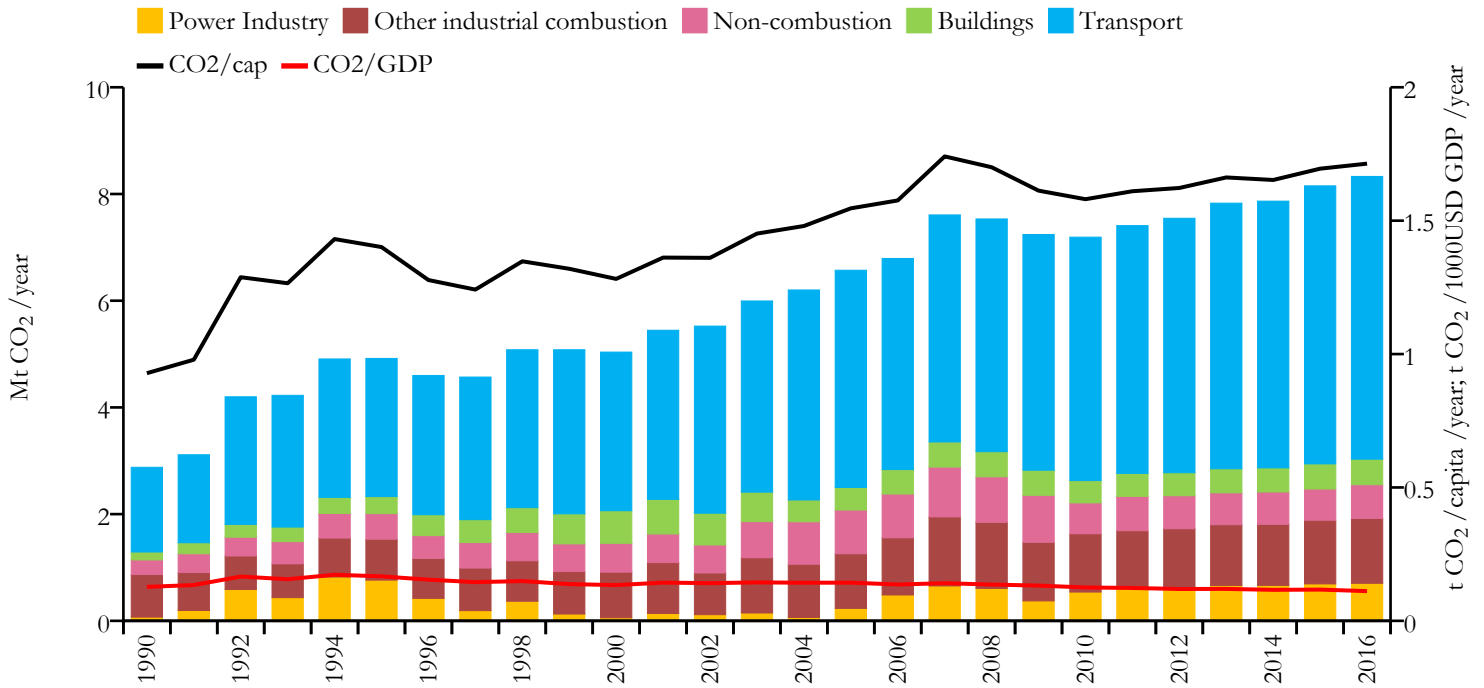

Fossil CO₂ emissions by sector (EDGARv4.3.2_FT2016 dataset)

Year	Mt CO ₂ /yr	t CO ₂ /cap/yr	t CO ₂ /kUSD/yr	population
2016	8.329	1.714	0.111	4857274
1990	2.878	0.928	0.127	3095995

Greenhouse gas emissions (EDGARv4.3.2 dataset)