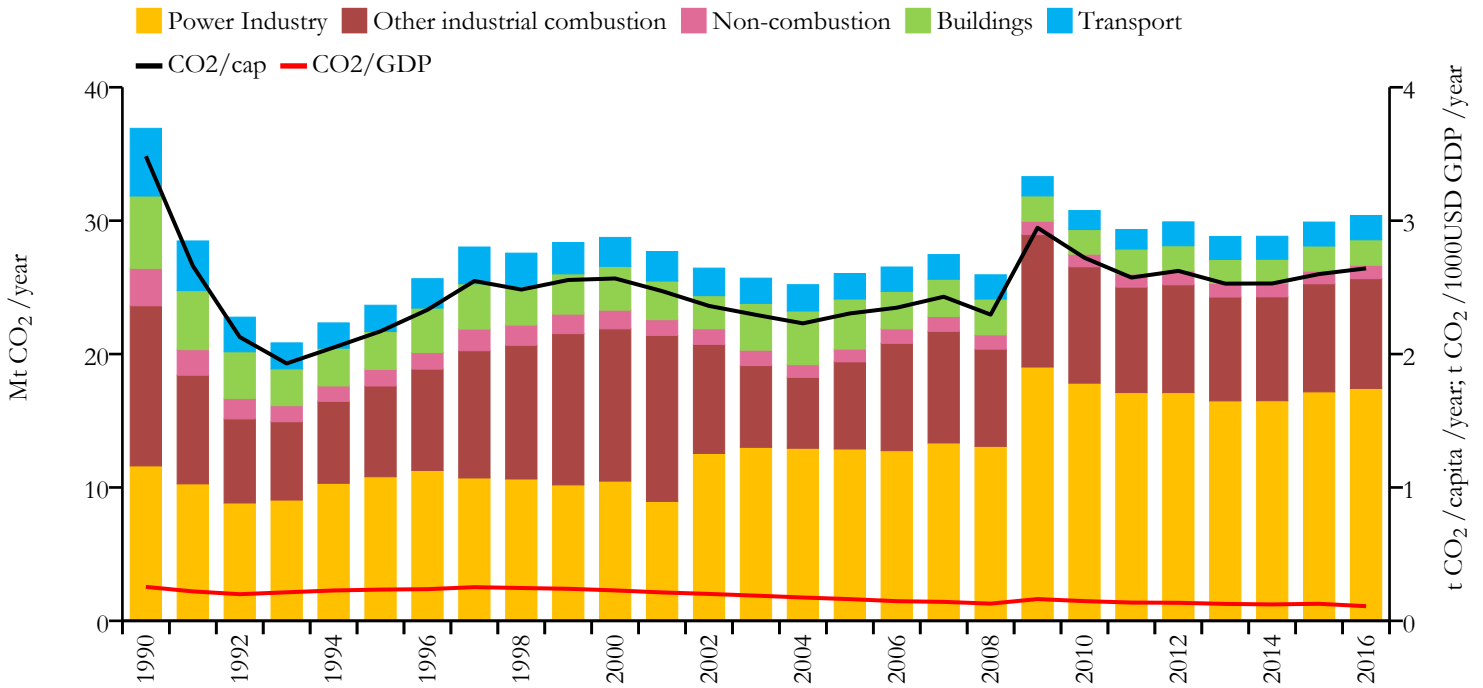

Fossil CO₂ emissions by sector (EDGARv4.3.2_FT2016 dataset)

Year	Mt CO ₂ /yr	t CO ₂ /cap/yr	t CO ₂ /kUSD/yr	population
2016	30.389	2.643	0.110	11475982
1990	36.924	3.483	0.255	10582081

Greenhouse gas emissions (EDGARv4.3.2 dataset)