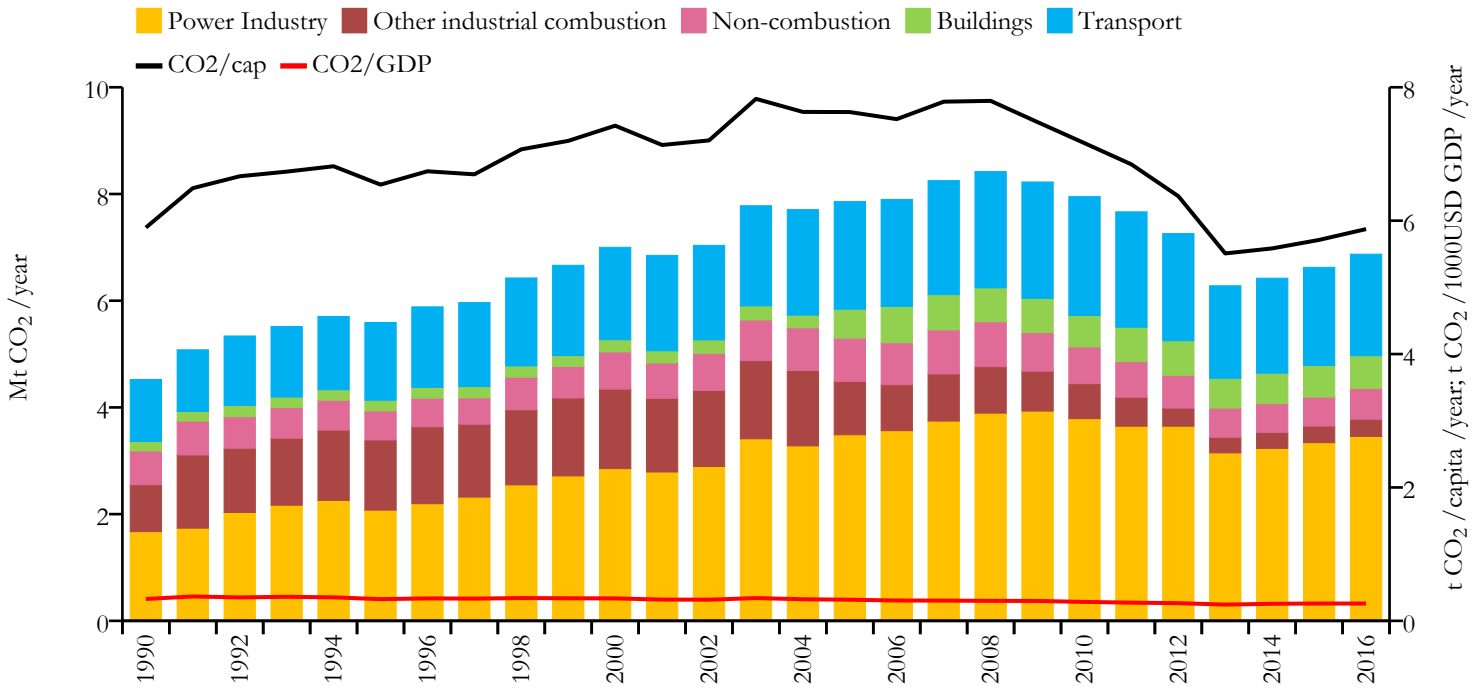

## Fossil CO<sub>2</sub> emissions by sector (EDGARv4.3.2\_FT2016 dataset)

Year	Mt CO <sub>2</sub> /yr	t CO <sub>2</sub> /cap/yr	t CO <sub>2</sub> /kUSD/yr	population
2016	6.872	5.874	0.259	1170125
1990	4.523	5.896	0.328	766614

## Greenhouse gas emissions (EDGARv4.3.2 dataset)