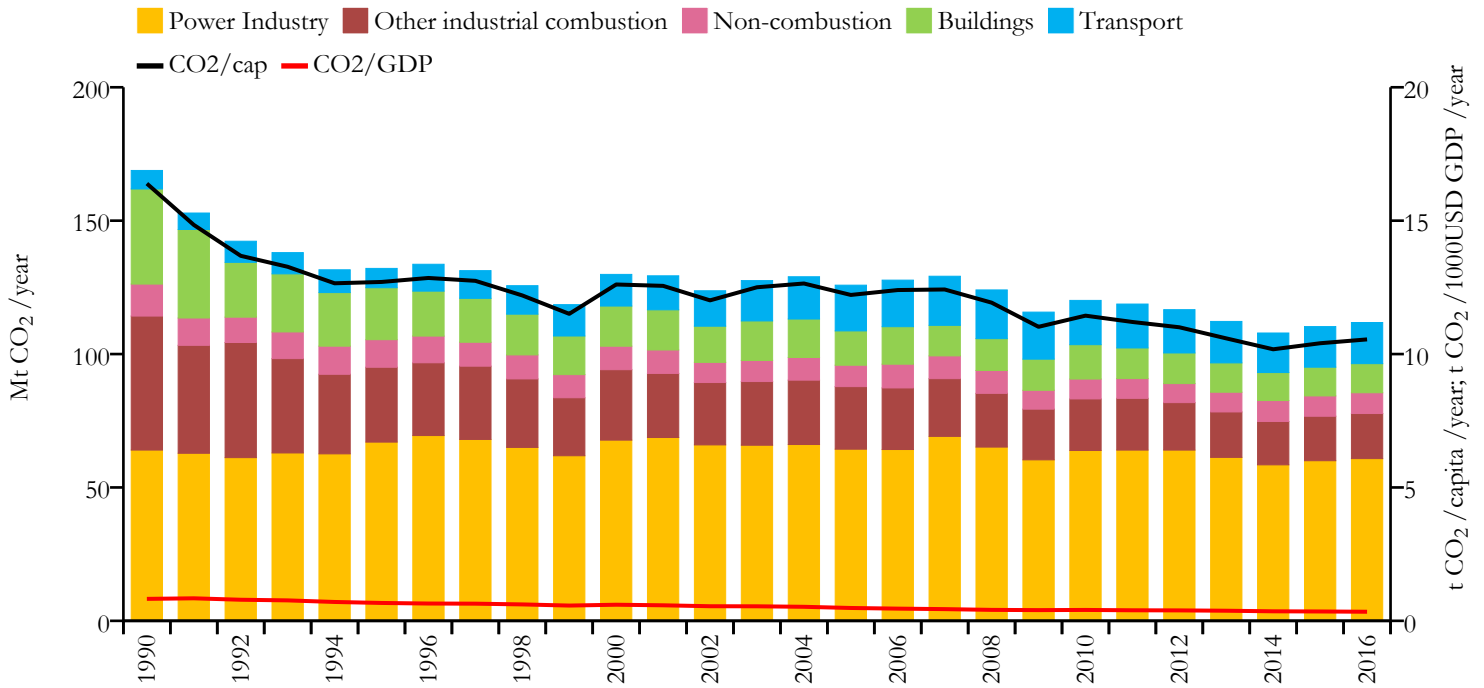

Czech Republic

Fossil CO₂ emissions by sector (EDGARv4.3.2_FT2016 dataset)

Year	Mt CO ₂ /yr	t CO ₂ /cap/yr	t CO ₂ /kUSD/yr	population
2016	111.825	10.550	0.341	10610947
1990	168.823	16.391	0.824	10341169

Greenhouse gas emissions (EDGARv4.3.2 dataset)