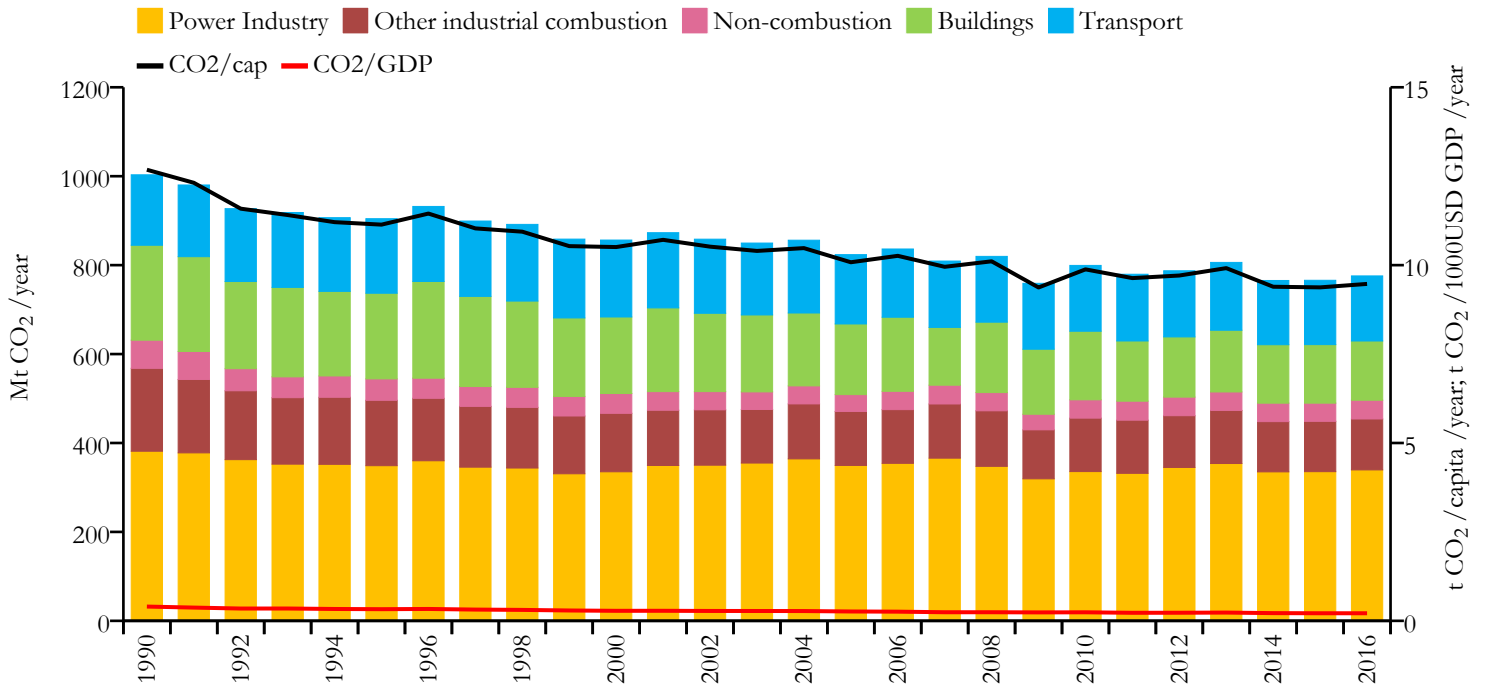

## Fossil CO<sub>2</sub> emissions by sector (EDGARv4.3.2\_FT2016 dataset)

Year	Mt CO <sub>2</sub> /yr	t CO <sub>2</sub> /cap/yr	t CO <sub>2</sub> /kUSD/yr	population
2016	775.752	9.472	0.213	81914672
1990	1003.149	12.682	0.401	79118326

## Greenhouse gas emissions (EDGARv4.3.2 dataset)