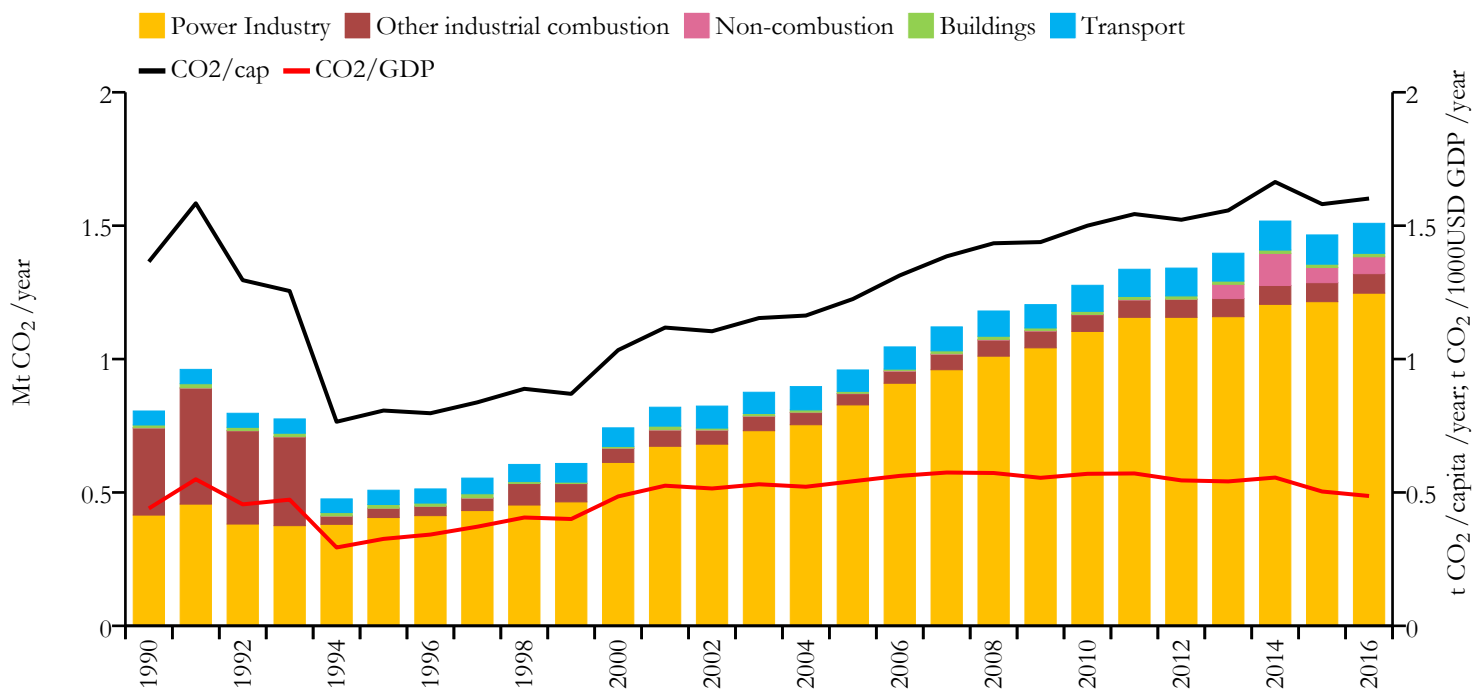

Fossil CO₂ emissions by sector (EDGARv4.3.2_FT2016 dataset)

| Year | Mt CO ₂ /yr | t CO ₂ /cap/yr | t CO ₂ /kUSD/yr | population |
|------|------------------------|---------------------------|----------------------------|------------|
| 2016 | 1.509 | 1.602 | 0.487 | 942333 |
| 1990 | 0.805 | 1.365 | 0.440 | 590398 |

Greenhouse gas emissions (EDGARv4.3.2 dataset)