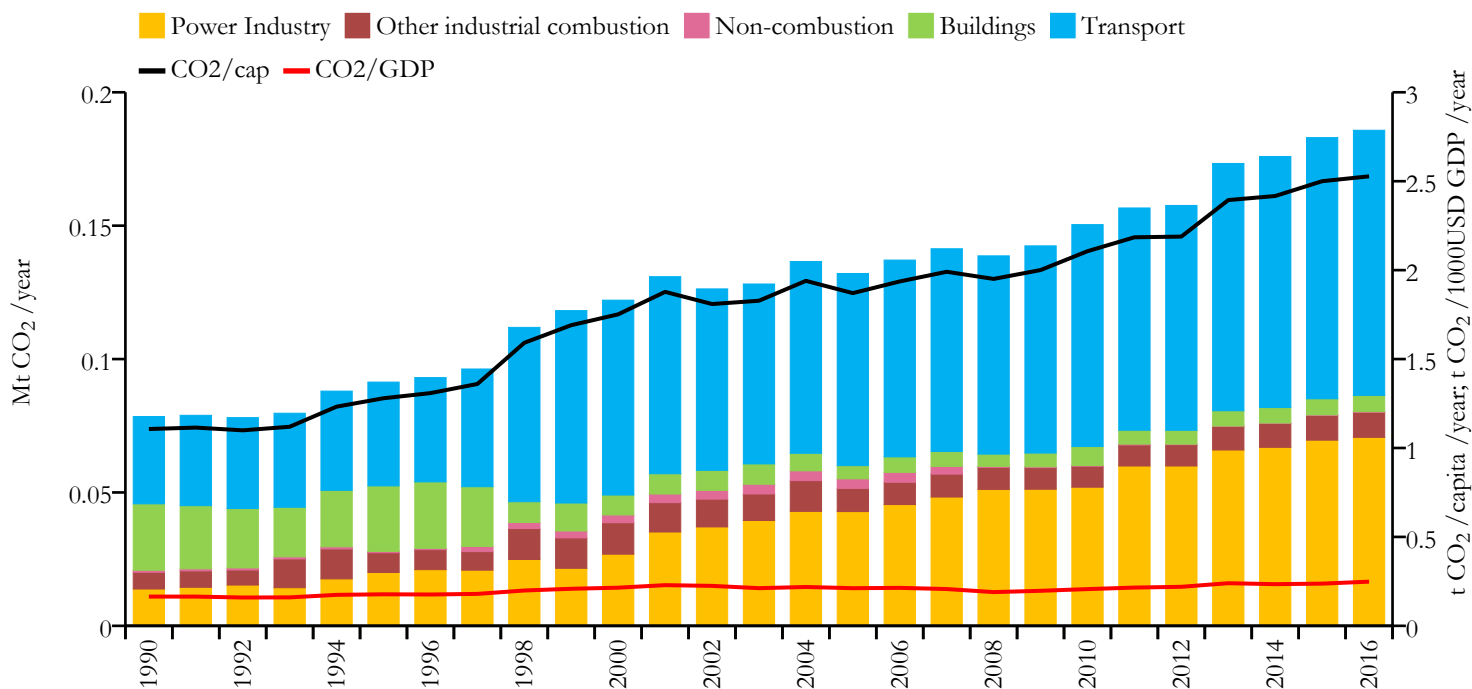

Fossil CO₂ emissions by sector (EDGARv4.3.2_FT2016 dataset)

Year	Mt CO ₂ /yr	t CO ₂ /cap/yr	t CO ₂ /kUSD/yr	population
2016	0.186	2.527	0.248	73543
1990	0.078	1.107	0.164	70926

Greenhouse gas emissions (EDGARv4.3.2 dataset)