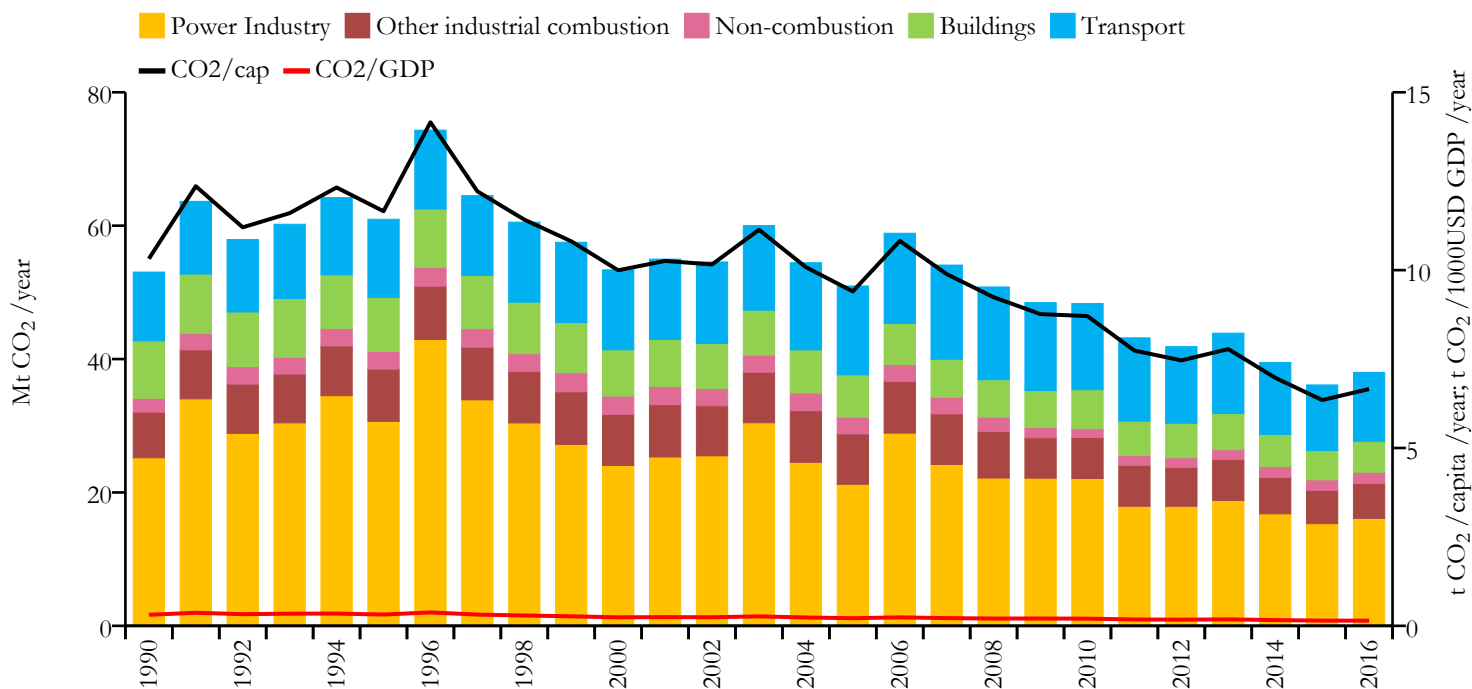

## Fossil CO<sub>2</sub> emissions by sector (EDGARv4.3.2\_FT2016 dataset)

Year	Mt CO <sub>2</sub> /yr	t CO <sub>2</sub> /cap/yr	t CO <sub>2</sub> /kUSD/yr	population
2016	38.008	6.656	0.145	5711870
1990	53.045	10.320	0.310	5141115

## Greenhouse gas emissions (EDGARv4.3.2 dataset)