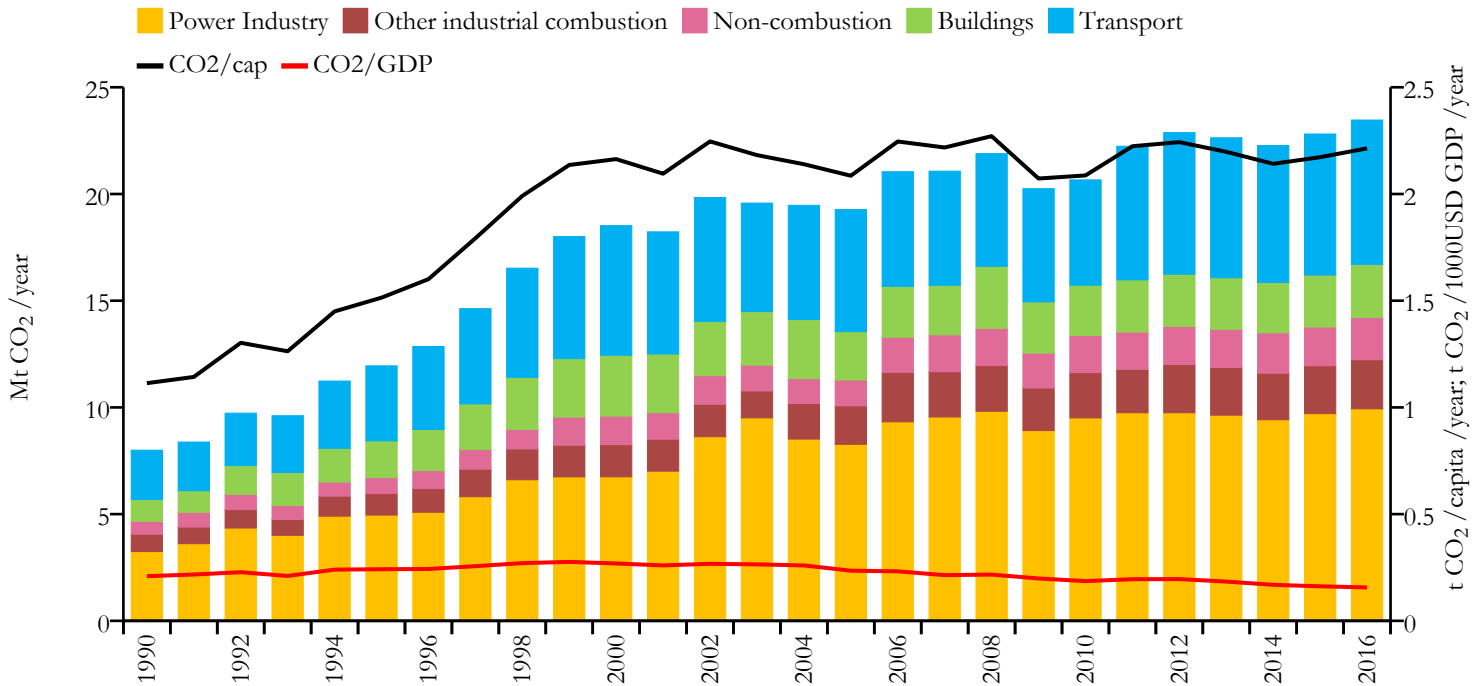

Dominican Republic

Fossil CO₂ emissions by sector (EDGARv4.3.2_FT2016 dataset)

Year	Mt CO ₂ /yr	t CO ₂ /cap/yr	t CO ₂ /kUSD/yr	population
2016	23.467	2.214	0.156	10648791
1990	7.996	1.114	0.209	7183647

Greenhouse gas emissions (EDGARv4.3.2 dataset)