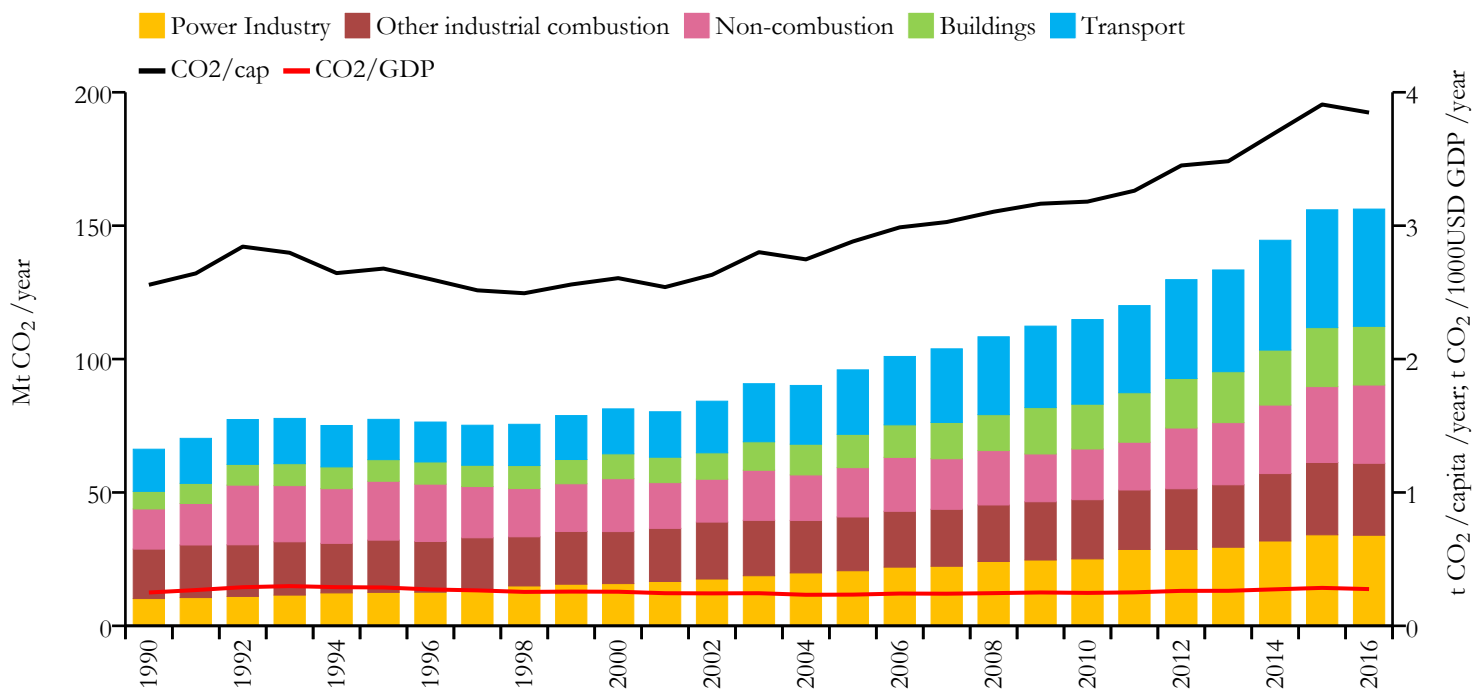

## Fossil CO<sub>2</sub> emissions by sector (EDGARv4.3.2\_FT2016 dataset)

Year	Mt CO <sub>2</sub> /yr	t CO <sub>2</sub> /cap/yr	t CO <sub>2</sub> /kUSD/yr	population
2016	156.221	3.848	0.276	40606052
1990	66.215	2.557	0.250	25912367

## Greenhouse gas emissions (EDGARv4.3.2 dataset)