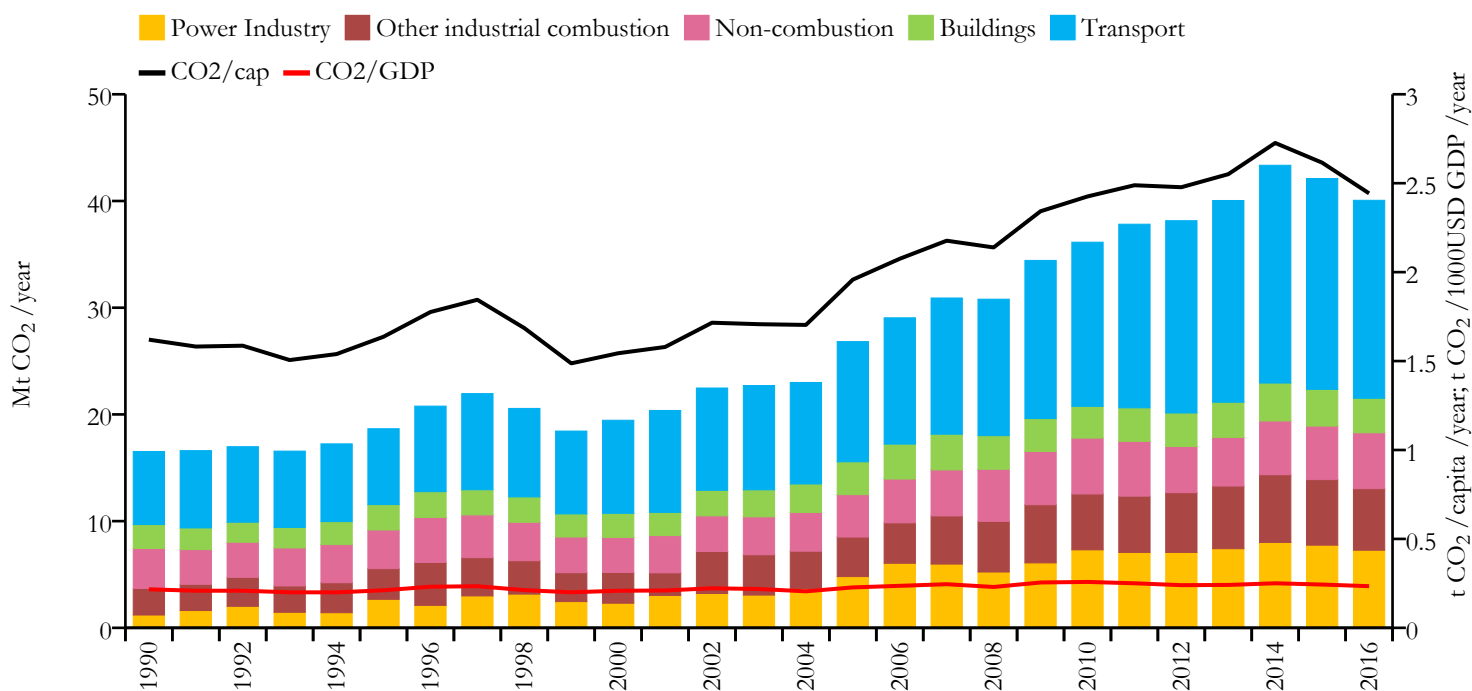

## Fossil CO<sub>2</sub> emissions by sector (EDGARv4.3.2\_FT2016 dataset)

Year	Mt CO <sub>2</sub> /yr	t CO <sub>2</sub> /cap/yr	t CO <sub>2</sub> /kUSD/yr	population
2016	40.066	2.443	0.234	16385068
1990	16.528	1.620	0.217	10218091

## Greenhouse gas emissions (EDGARv4.3.2 dataset)